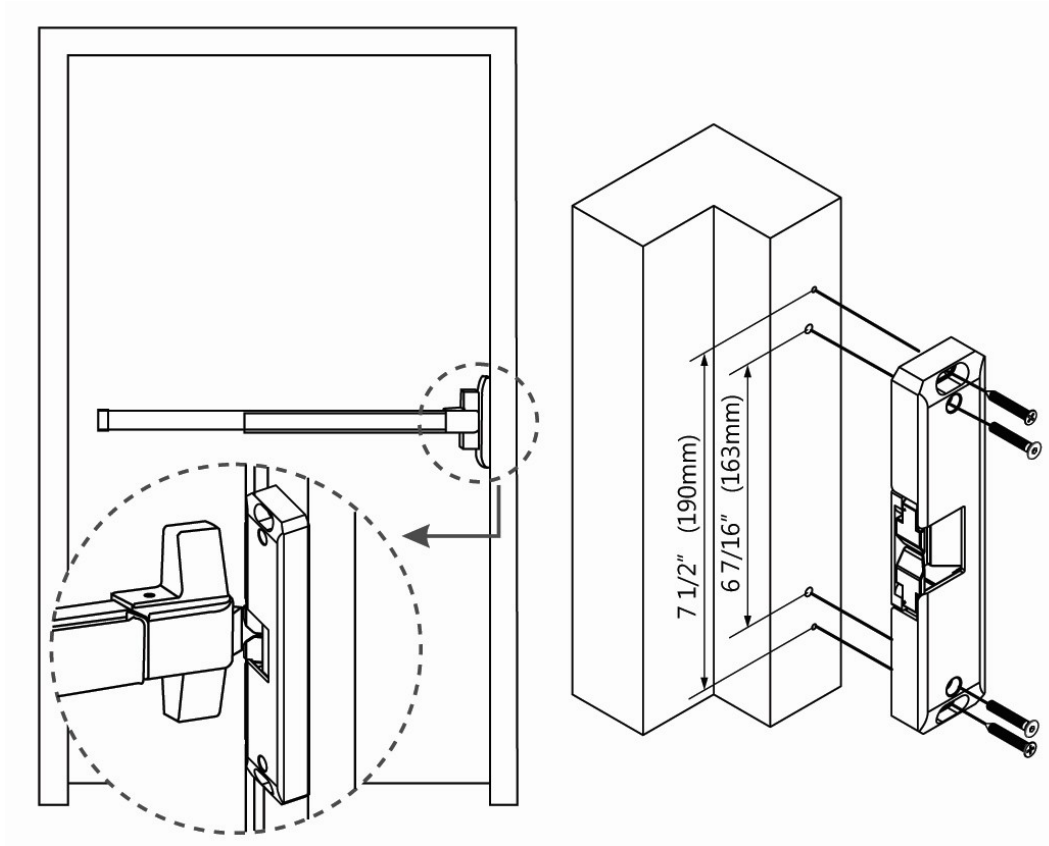

Philadelphia Hardware Group – www.philhardware.com
6590 Top Gun St., San Diego, CA. 92121 Tel: 800-545-2309 Fax: 800-828-0988

Revision Date: Jun 2018
Drawing Is Not To Scale

Template – ES95 - Electric Strike for Exit Device