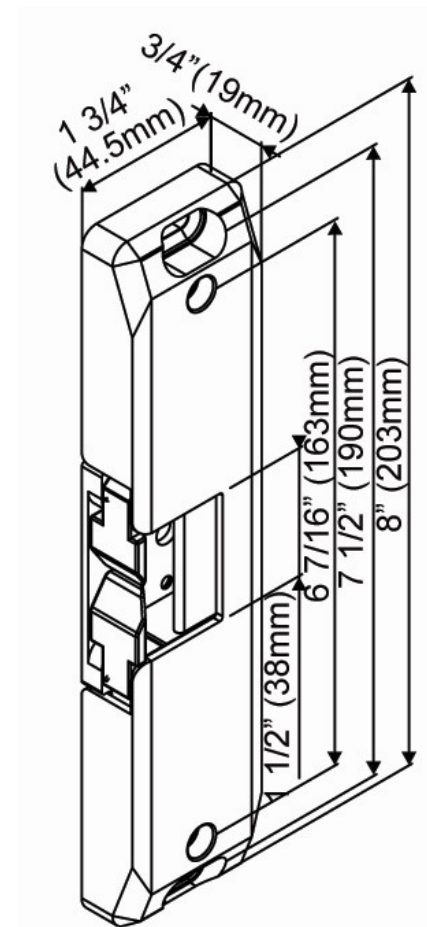

Philadelphia Hardware Group – www.philhardware.com
6590 Top Gun St., San Diego, CA. 92121 Tel: 800-545-2309 Fax: 800-828-0988

Revision Date: Jun 2018
Drawing Is Not To Scale

Template – ES95 - Electric Strike for Exit Device