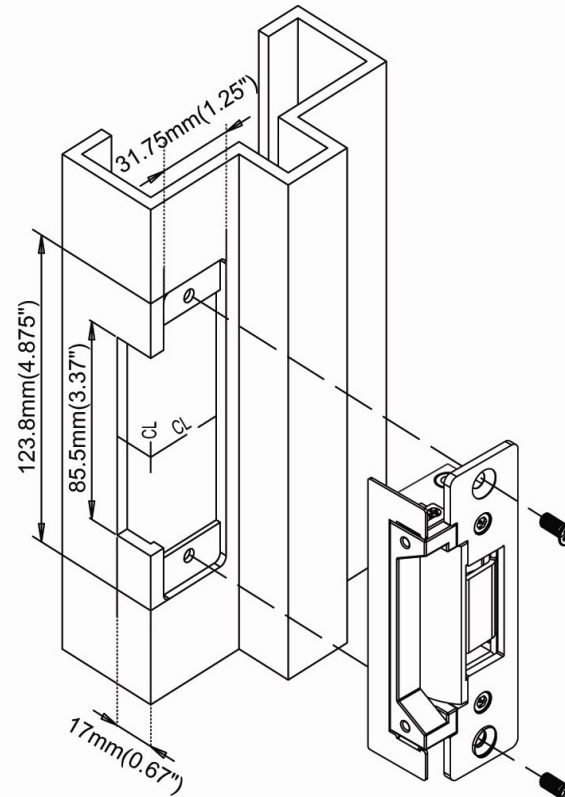

Philadelphia Hardware Group – www.philhardware.com
6590 Top Gun St., San Diego, CA. 92121 Tel: 800-545-2309 Fax: 800-828-0988

Revision Date: Jun 2018
Drawing Is Not To Scale

Template – ES50 - Electric Strike for Cylindrical Lock