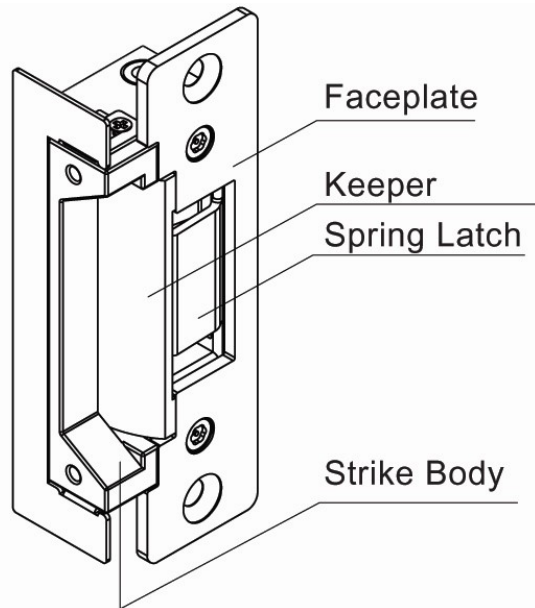

Philadelphia Hardware Group – www.philhardware.com
6590 Top Gun St., San Diego, CA. 92121 Tel: 800-545-2309 Fax: 800-828-0988

Revision Date: Jun 2018
Drawing Is Not To Scale

Template – ES50 - Electric Strike for Cylindrical Lock