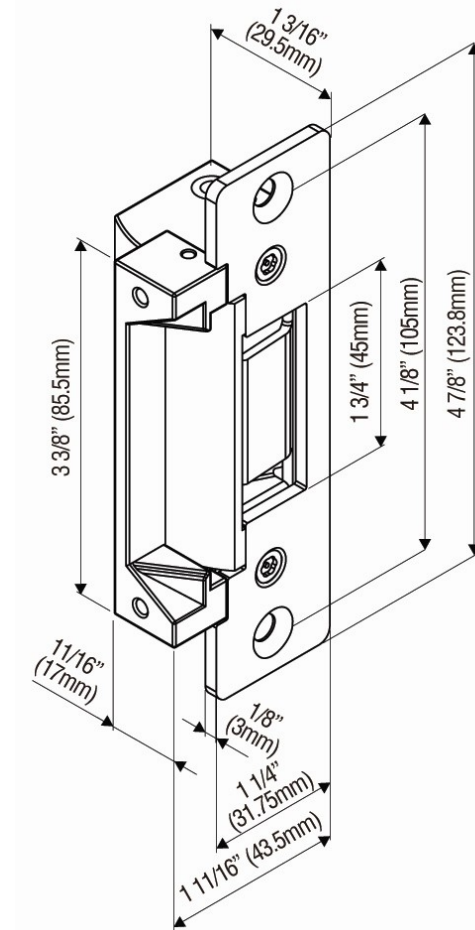

Philadelphia Hardware Group – www.philhardware.com
6590 Top Gun St., San Diego, CA. 92121 Tel: 800-545-2309 Fax: 800-828-0988

Revision Date: Jun 2018
Drawing Is Not To Scale

Template – ES50 - Electric Strike for Cylindrical Lock