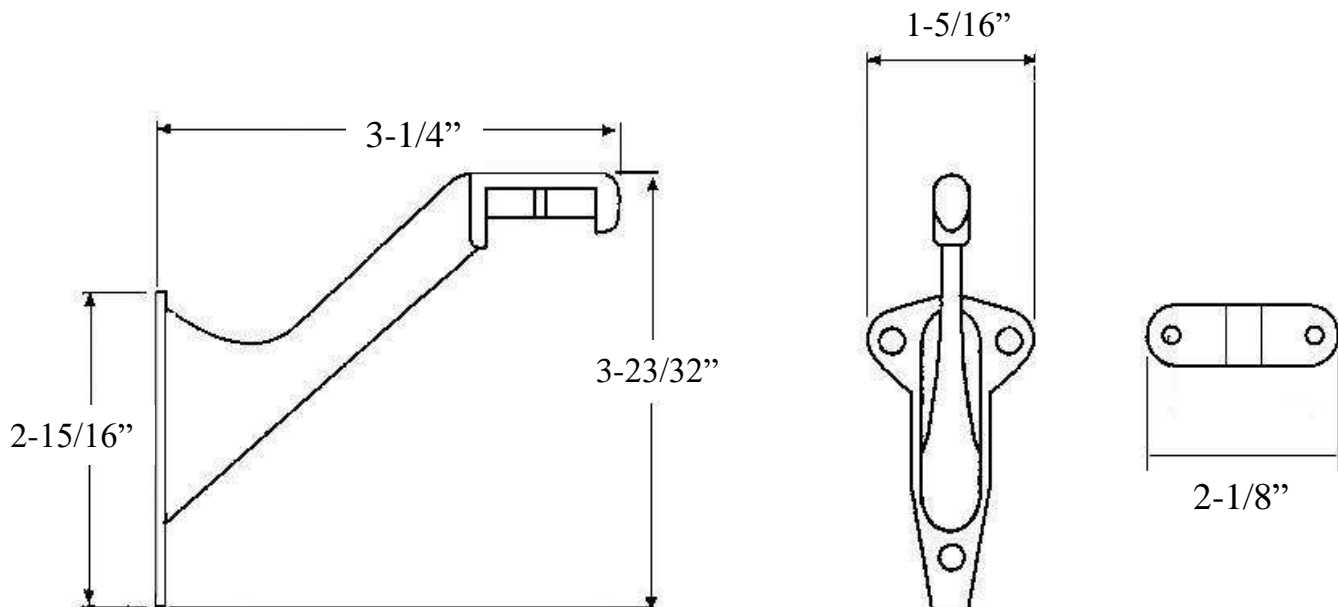

Description

Material: Zinc Alloy
Surface Mount Application
Base: 2-15/16" x 1-5/16"
Complete with 2 x 3/4" and 3 x 1-1/2" Screws
Overall Size: 1-5/16" x 3-23/32"
Projection: 3-1/4" from Mounting Surface

Available Finish: US3, US26, US26D, US15A, US15, US10B.

Dimensions

SAN DIEGO

CHICAGO

ATLANTA

DALLAS