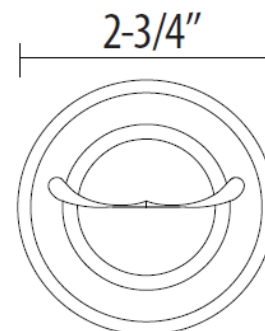

### SPECIFICATIONS

- Material: Zinc die-cast
- Concealed surface mounting application
- Finish: US26 Polished Chrome  
US15 Satin Nickel  
US12P Tuscany Bronze

Double Robe Hook US15

### PARTS

- Steel mounting plate x 1
- Plastic anchors x 2
- #8 x 1-1/4" steel Phillips head screws x 2

### DIMENSIONS

- Projection: 2-1/2" from the mounting Surface

Double Robe Hook

SAN DIEGO

CHICAGO

ATLANTA

DALLAS