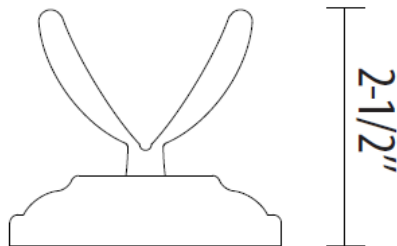

### SPECIFICATIONS

- Material: Zinc die-cast
- Concealed surface mounting application
- Finish: US26 Polished Chrome  
US15 Satin Nickel  
US12P Tuscany Bronze

Double Robe Hook US15

### PARTS

- Steel mounting plate x 1
- Plastic anchors x 2
- #8 x 1-1/4" steel Phillips head screws x 2

### DIMENSIONS

- Projection: 2-1/2" from the mounting Surface

Double Robe Hook

SAN DIEGO

CHICAGO

ATLANTA

DALLAS