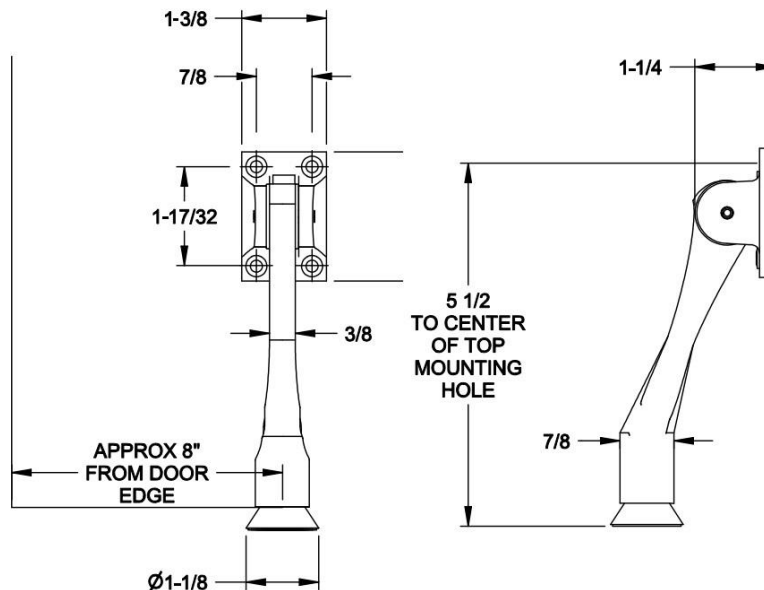

### FEATURES

- Provides simple hold and release with a touch of the foot.
- Apply on Door-to-floor clearances of 3" or less.
- Meets ANSI A156.16 for L01391

### SPECIFICATIONS

- Material: Cast brass with rubber tip
- Surface Mount Application
- Furnished with Mounting Screws

### DIMENSIONS

Not to Scale

SAN DIEGO

CHICAGO

ATLANTA