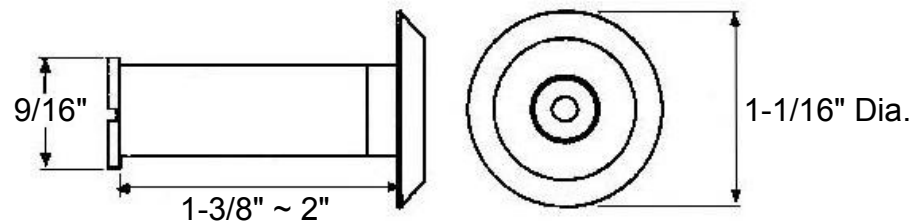

DIMENSIONS

Not to Scale

SAN DIEGO

•

CHICAGO

•

SEATTLE