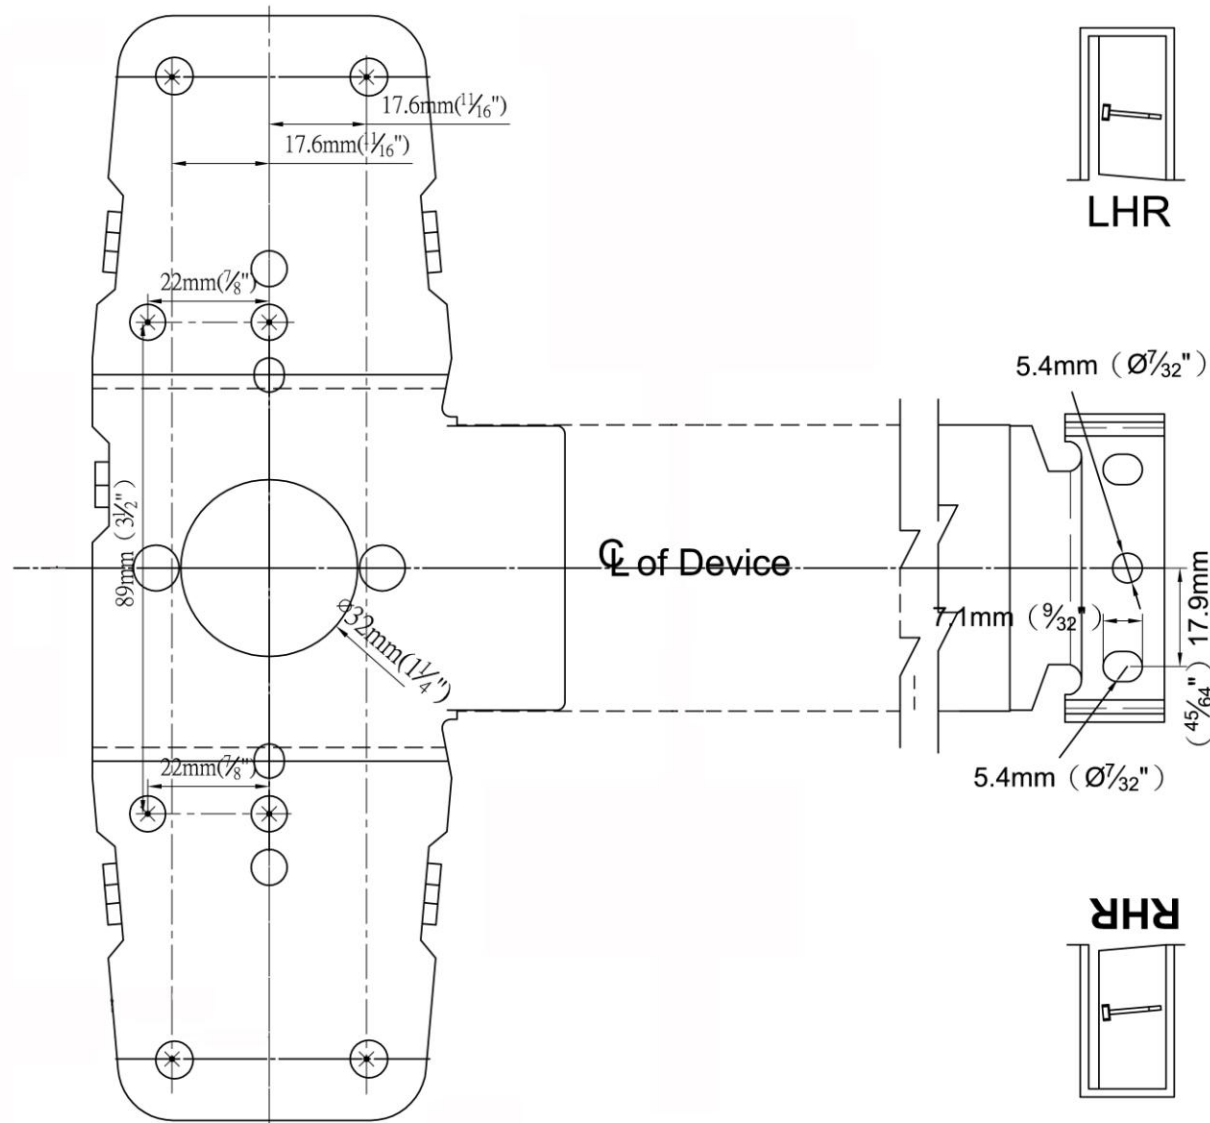

Philadelphia Hardware Group – www.philihardware.com
6590 Top Gun St., San Diego, CA. 92121 Tel: 800-545-2309 Fax: 800-828-0988

Revision Date: Dec. 2014
Drawing is not to scale.

Template – Advantage 8900 Series Exit Device
Rim & Fire Rated SVR Device
For Metal & Wood Doors