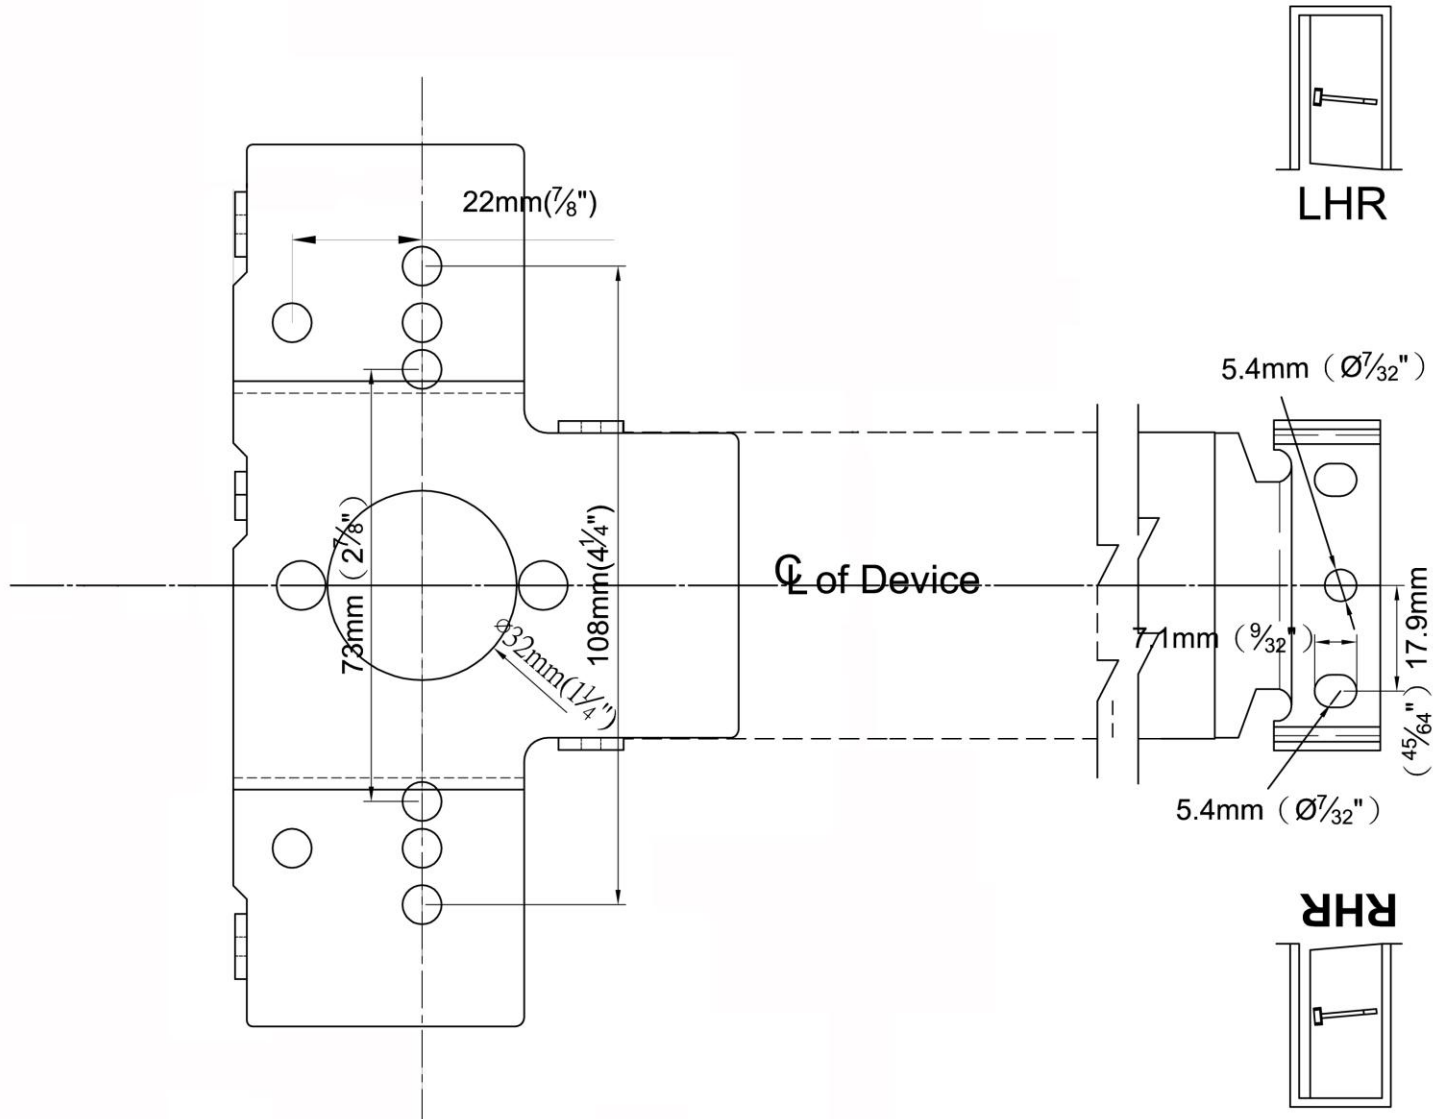

Philadelphia Hardware Group – www.philhardware.com
6590 Top Gun St., San Diego, CA. 92121 Tel: 800-545-2309 Fax: 800-828-0988

Revision Date: Dec. 2014
Drawing is not to scale.

Template – Advantage 7100 Series Exit Device
Rim & Fire Rated SVR Device
For Metal & Wood Doors