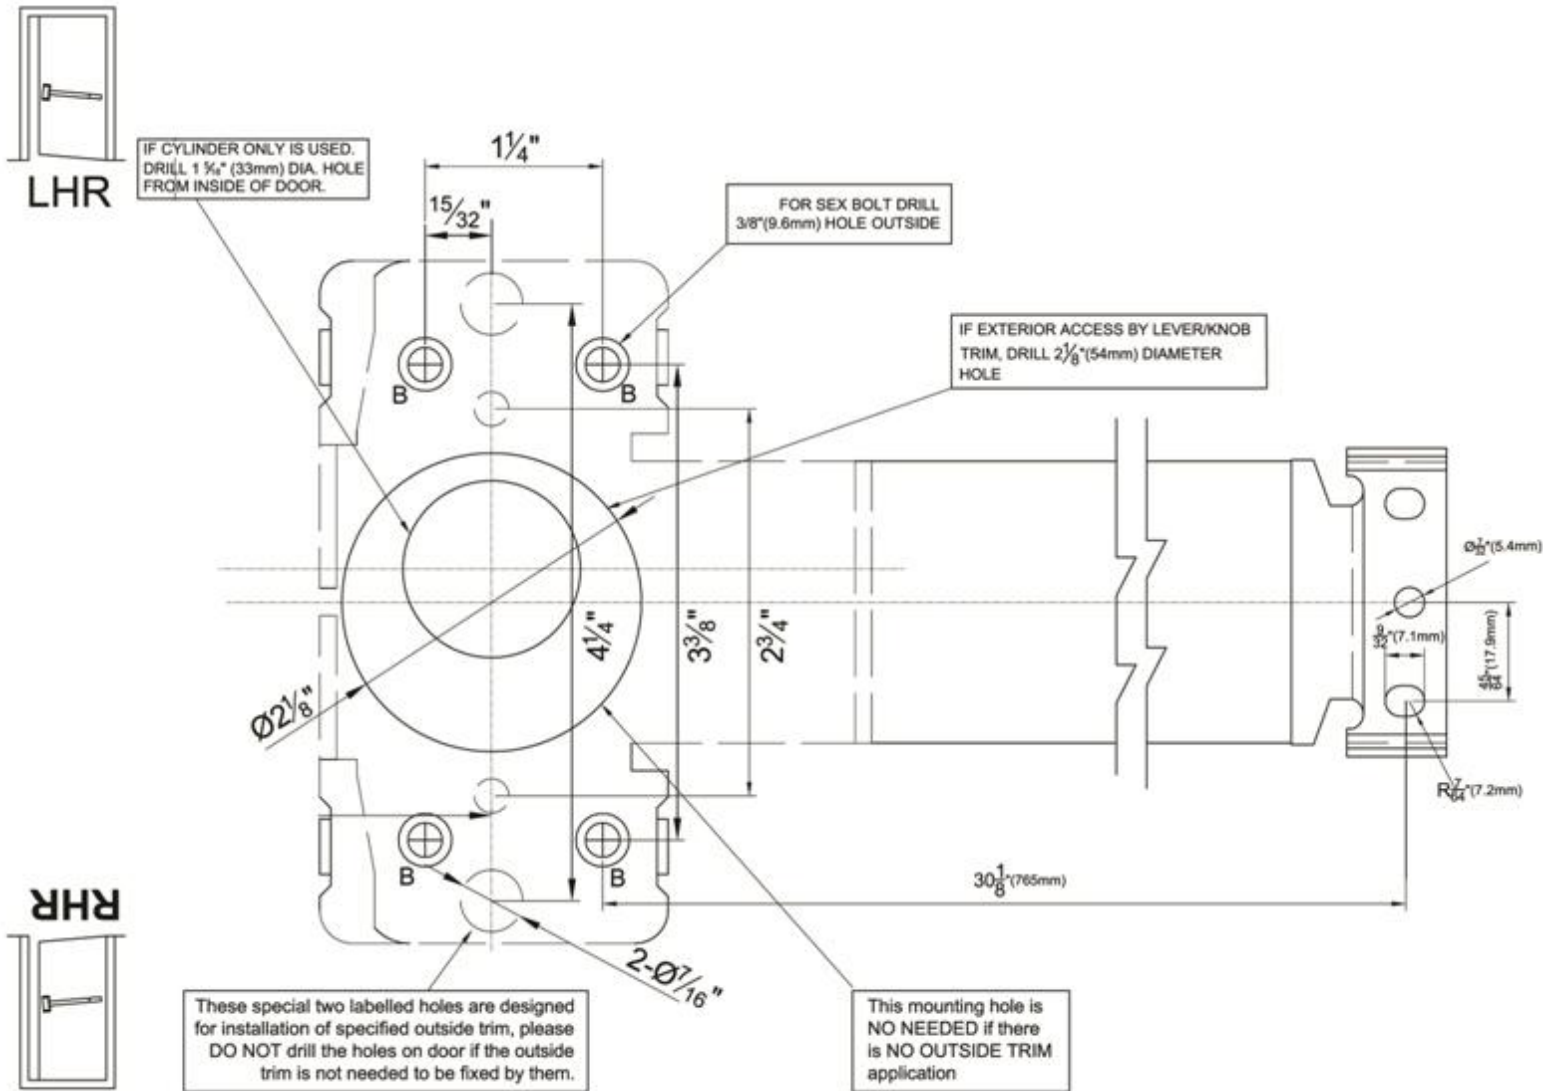

Philadelphia Hardware Group – www.philihardware.com
 6590 Top Gun St., San Diego, CA. 92121 Tel: 800-545-2309 Fax: 800-828-0988

Revision Date: Dec. 2014

Template – Advantage 2700 Series Exit Device
 Rim & Fire Rated SVR Device
 For Metal & Wood Doors

Drawing is not to scale.

SAN DIEGO

CHICAGO

ATLANTA