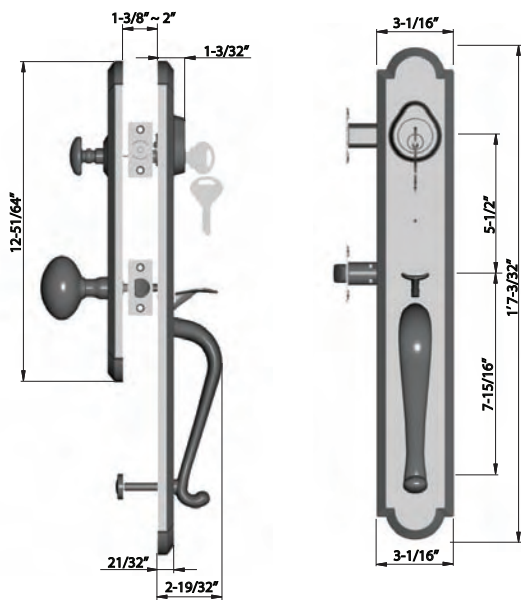

Genova

Pesaro

TERRACINA (TC)

MILAZZO (MZ)

VERONA (VN)

RAVENNA (RA)

Levers & Knobs

SPECIFICATIONS

Door Prep	Cross bore: 2-1/8"
Backset	Fits both 2-3/8" or 2-3/4"
Door Fitting	1-3/8" ~ 1-3/4" door thick. 2" ~ 2-1/4" optional.
Exposed Trim	Cast brass or wrought brass.
Cylinder	SC4 6-pins standard. SC1 and KW1 5-pins optional.
Keys	2 brass keys per set. Key as requested (KA, KD, MCK, MK, GMK).
Latch	Deadlatch: 2-3/8" and 2-3/4" adjustable dead latch (9050R). Spring Latch: 2-3/8" and 2-3/4" adjustable (9079R). Faceplate: 1" x 2-1/4" round corner. Bolt: Solid brass, 1/2" throw.
Strike	UL LISTED UL Latch available upon request. Full lip 1-3/4" x 2-1/4" round corner (9103). 1-1/8" x 2-3/4" T strike (9101) optional.
Door Handing	Knob: non-handed. Lever: Specify handing when ordering.
Commercial	Applicable for luxury commercial application.

SPECIFICATIONS

Door Prep	Cross bore: 2-1/8"
Backset	Fits both 2-3/8" or 2-3/4".
Door Fitting	1-3/8" ~ 1-3/4" door thick. 2" ~ 2-1/4" optional.
Exposed Trim	Cast brass or wrought brass.
Keys	2 brass keys per set. Key as requested (KA, KD, MCK, MK, GMK).
Cylinder	SC4 6-pins standard with black powder metallurgy cylinder housing. SC1 or KW1 5-pins optional.
Latch	2-3/8" and 2-3/4" adjustable (9092R). Faceplate: 1" x 2-1/4" round corner. Bolt: Solid brass with hardened steel rod, full 1" throw.
Strike	UL Latch available upon request. 1-3/4" x 2-1/4" full lip strike (9117). 1" x 2-1/4" round corner (9113) optional.
Commercial	Applicable for luxury commercial application. Call for details.