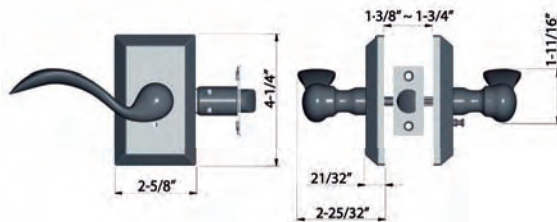

Levers & Knobs

SPECIFICATIONS

Door Prep	Cross bore: 2-1/8"
Backset	Fits both 2-3/8" or 2-3/4"
Door Fitting	1-3/8" ~ 1-3/4" door thick. 2" ~ 2-1/4" optional.
Exposed Trim	Cast brass or wrought brass.
Cylinder	SC4 6-pins standard. SC1 and KW1 5-pins optional.
Keys	2 brass keys per set. Key as requested (KA, KD, MCK, MK, GMK).
Latch	Deadlatch: 2-3/8" and 2-3/4" adjustable dead latch (9050R). Spring Latch: 2-3/8" and 2-3/4" adjustable (9079R). Faceplate: 1" x 2-1/4" round corner. Bolt: Solid brass, 1/2" throw.
Strike	UL LISTED UL Latch available upon request. Full lip 1-3/4" x 2-1/4" round corner (9103). 1-1/8" x 2-3/4" T strike (9101) optional.
Door Handing	Knob: non-handed. Lever: Specify handing when ordering.
Commercial	Applicable for luxury commercial application.

FUNCTIONS

GENOVA