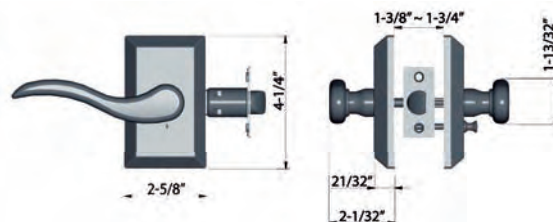

Levers & Knobs

SPECIFICATIONS

Door Prep	Cross bore: 2-1/8"
Backset	Fits both 2-3/8" or 2-3/4"
Door Fitting	1-3/8" ~ 1-3/4" door thick. 2" ~ 2-1/4" optional.
Exposed Trim	Cast brass or wrought brass.
Cylinder	SC4 6-pins standard. SC1 and KW1 5-pins optional.
Keys	2 brass keys per set. Key as requested (KA, KD, MCK, MK, GMK).
Latch	Deadlatch: 2-3/8" and 2-3/4" adjustable dead latch (9050R). Spring Latch: 2-3/8" and 2-3/4" adjustable (9079R). Faceplate: 1" x 2-1/4" round corner. Bolt: Solid brass, 1/2" throw.
Strike	UL LISTED UL Latch available upon request. Full lip 1-3/4" x 2-1/4" round corner (9103). 1-1/8" x 2-3/4" T strike (9101) optional.
Door Handing	Knob: non-handed. Lever: Specify handing when ordering.
Commercial	Applicable for luxury commercial application.

FUNCTIONS

GENOVA

PESARO

TERNI

PALERMO

MILANO