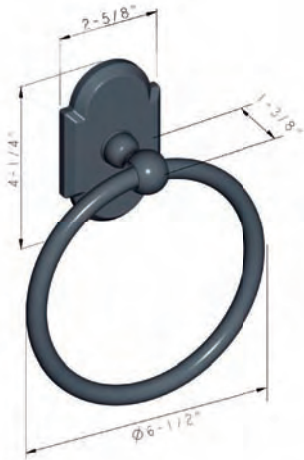

18" or 24"
Aged Black

18" or 24"
Aged Pewter

18" or 24"
Aged Victorian Bronze

18" or 24"
Aged Black

Bathroom Accessories

TOWEL RING

EURO PAPER HOLDER

PAPER HOLDER

DOUBLE ROBE HOOK

TOWEL BAR 18" AND 24"

TOWEL RING

EURO PAPER HOLDER

PAPER HOLDER

DOUBLE ROBE HOOK

TOWEL BAR 18" AND 24"

Order Information