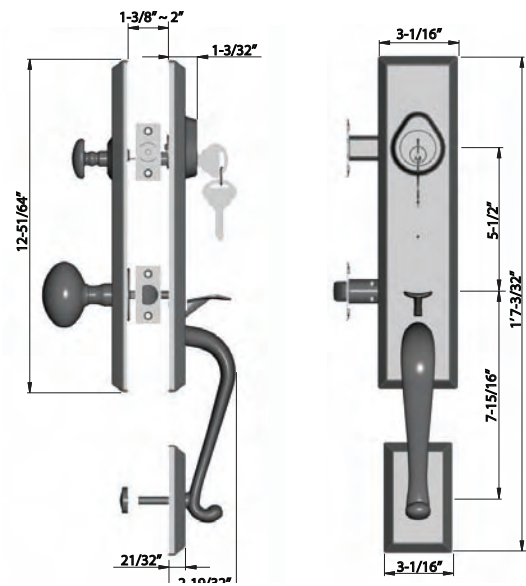

Genova

Pesaro

TERRACINA (TC)

MILAZZO (MZ)

VERONA (VN)

RAVENNA (RA)

Levers & Knobs

SPECIFICATIONS

Door Prep	Cross bore: 2-1/8"
Backset	Fits both 2-3/8" or 2-3/4"
Door Fitting	1-3/8" ~ 1-3/4" door thick. 2" ~ 2-1/4" optional.
Exposed Trim	Cast brass or wrought brass.
Cylinder	SC4 6-pins standard. SC1 and KW1 5-pins optional.
Keys	2 brass keys per set. Key as requested (KA, KD, MCK, MK, GMK).
Latch	Deadlatch: 2-3/8" and 2-3/4" adjustable dead latch (9050R). Spring Latch: 2-3/8" and 2-3/4" adjustable (9079R). Faceplate: 1" x 2-1/4" round corner. Bolt: Solid brass, 1/2" throw.
Strike	UL LISTED UL Latch available upon request. Full lip 1-3/4" x 2-1/4" round corner (9103). 1-1/8" x 2-3/4" T strike (9101) optional.
Door Handing	Knob: non-handed. Lever: Specify handing when ordering.
Commercial	Applicable for luxury commercial application.