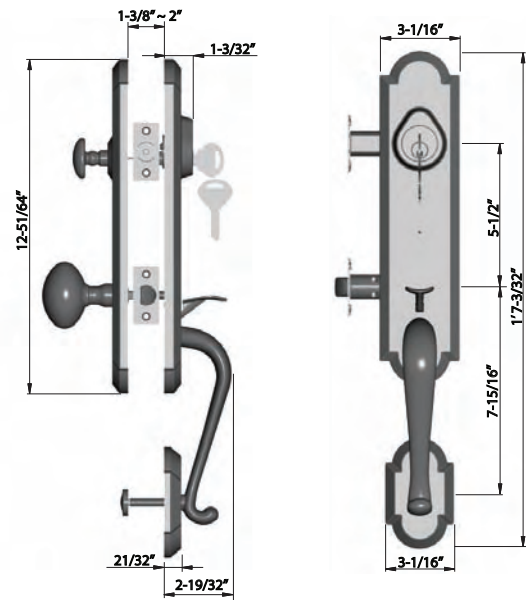

Genova

Pesaro

TERRACINA (TC)

MILAZZO (MZ)

VERONA (VN)

RAVENNA (RA)

Levers & Knobs

SPECIFICATIONS

Door Prep	Cross bore: 2-1/8"
Backset	Fits both 2-3/8" or 2-3/4"
Door Fitting	1-3/8" ~ 1-3/4" door thick. 2" ~ 2-1/4" optional.
Exposed Trim	Cast brass or wrought brass.
Cylinder	SC4 6-pins standard. SC1 and KW1 5-pins optional.
Keys	2 brass keys per set. Key as requested (KA, KD, MCK, MK, GMK).
Latch	Deadlatch: 2-3/8" and 2-3/4" adjustable dead latch (9050R). Spring Latch: 2-3/8" and 2-3/4" adjustable (9079R). Faceplate: 1" x 2-1/4" round corner. Bolt: Solid brass, 1/2" throw.
Strike	UL LISTED UL Latch available upon request. Full lip 1-3/4" x 2-1/4" round corner (9103). 1-1/8" x 2-3/4" T strike (9101) optional.
Door Handing	Knob: non-handed. Lever: Specify handing when ordering.
Commercial	Applicable for luxury commercial application.

SPECIFICATIONS

Door Prep	Cross bore: 2-1/8"
Backset	Fits both 2-3/8" or 2-3/4".
Door Fitting	1-3/8" ~ 1-3/4" door thick. 2" ~ 2-1/4" optional.
Exposed Trim	Cast brass or wrought brass.
Keys	2 brass keys per set. Key as requested (KA, KD, MCK, MK, GMK).
Cylinder	SC4 6-pins standard with black powder metallurgy cylinder housing. SC1 or KW1 5-pins optional.
Latch	2-3/8" and 2-3/4" adjustable (9092R). Faceplate: 1" x 2-1/4" round corner. Bolt: Solid brass with hardened steel rod, full 1" throw.
Strike	UL Latch available upon request. 1-3/4" x 2-1/4" full lip strike (9117). 1" x 2-1/4" round corner (9113) optional.
Commercial	Applicable for luxury commercial application. Call for details.