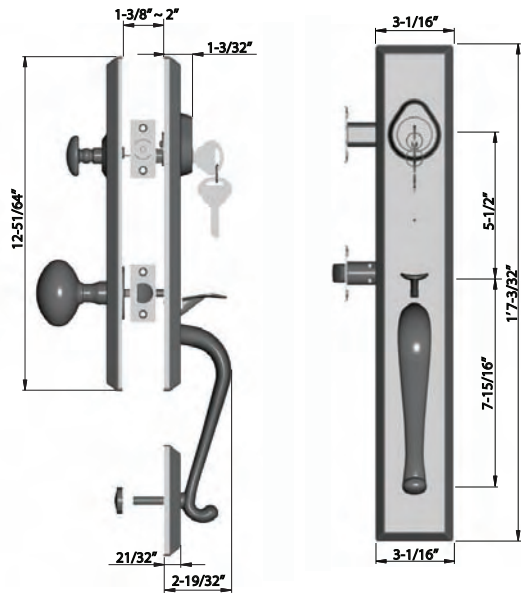

TERRACINA (TC)