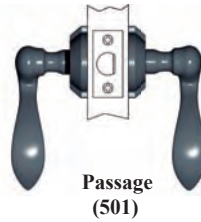

Levers & Knobs

SPECIFICATIONS

Door Prep	Cross bore: 2-1/8"
Backset	Fits both 2-3/8" or 2-3/4"
Door Fitting	1-3/8" ~ 1-3/4" door thick. 2" ~ 2-1/4" optional.
Exposed Trim	Cast brass or wrought brass.
Cylinder	SC4 6-pins standard. SC1 and KW1 5-pins optional.
Keys	2 brass keys per set. Key as requested (KA, KD, MCK, MK, GMK).
Latch	Deadlatch: 2-3/8" and 2-3/4" adjustable dead latch (9050R). Spring Latch: 2-3/8" and 2-3/4" adjustable (9079R). Faceplate: 1" x 2-1/4" round corner. Bolt: Solid brass, 1/2" throw.
Strike	UL LISTED UL Latch available upon request. Full lip 1-3/4" x 2-1/4" round corner (9103). 1-1/8" x 2-3/4" T strike (9101) optional.
Door Handing	Knob: non-handed. Lever: Specify handing when ordering.
Commercial	Applicable for luxury commercial application.

FUNCTIONS