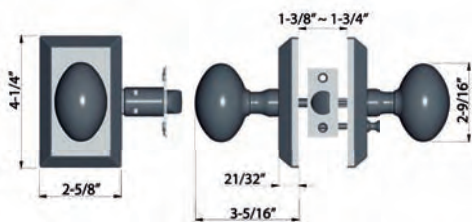

Levers & Knobs

SPECIFICATIONS

Door Prep	Cross bore: 2-1/8"
Backset	Fits both 2-3/8" or 2-3/4"
Door Fitting	1-3/8" ~ 1-3/4" door thick. 2" ~ 2-1/4" optional.
Exposed Trim	Cast brass or wrought brass.
Cylinder	SC4 6-pins standard. SC1 and KW1 5-pins optional.
Keys	2 brass keys per set. Key as requested (KA, KD, MCK, MK, GMK).
Latch	Deadlatch: 2-3/8" and 2-3/4" adjustable dead latch (9050R). Spring Latch: 2-3/8" and 2-3/4" adjustable (9079R). Faceplate: 1" x 2-1/4" round corner. Bolt: Solid brass, 1/2" throw.
Strike	UL LISTED UL Latch available upon request. Full lip 1-3/4" x 2-1/4" round corner (9103). 1-1/8" x 2-3/4" T strike (9101) optional.
Door Handing	Knob: non-handed. Lever: Specify handing when ordering.
Commercial	Applicable for luxury commercial application.

FUNCTIONS

GENOVA

PESARO

TERNI

PALERMO

MILANO