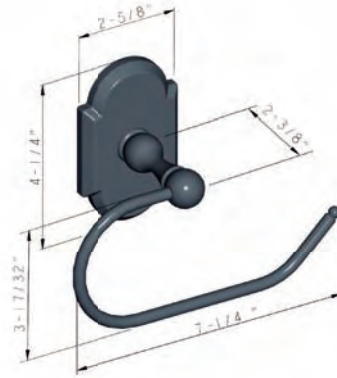

18" or 24"
Aged Black

18" or 24"
Aged Pewter

18" or 24"
Aged Victorian Bronze

18" or 24"
Aged Black

Bathroom Accessories

TOWEL RING

EURO PAPER HOLDER

PAPER HOLDER

DOUBLE ROBE HOOK

TOWEL BAR 18" AND 24"

TOWEL RING

EURO PAPER HOLDER

PAPER HOLDER

DOUBLE ROBE HOOK

TOWEL BAR 18" AND 24"

Order Information