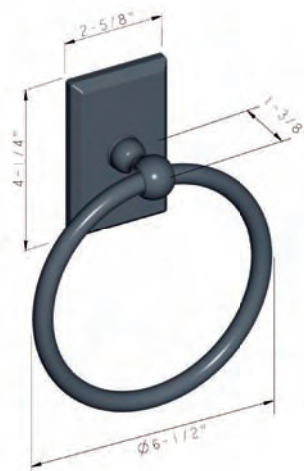

18" or 24"
Aged Black

18" or 24"
Aged Pewter

18" or 24"
Aged Victorian Bronze

18" or 24"
Aged Black

Bathroom Accessories

TOWEL RING

EURO PAPER HOLDER

PAPER HOLDER

DOUBLE ROBE HOOK

TOWEL BAR 18" AND 24"

TOWEL RING

EURO PAPER HOLDER

PAPER HOLDER

DOUBLE ROBE HOOK

TOWEL BAR 18" AND 24"

Order Information