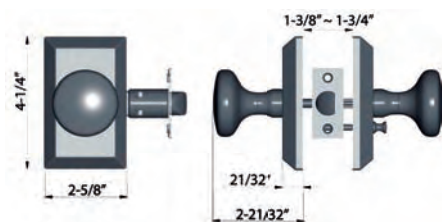

Levers & Knobs

SPECIFICATIONS

Door Prep	Cross bore: 2-1/8"
Backset	Fits both 2-3/8" or 2-3/4"
Door Fitting	1-3/8" ~ 1-3/4" door thick. 2" ~ 2-1/4" optional.
Exposed Trim	Cast brass or wrought brass.
Cylinder	SC4 6-pins standard. SC1 and KW1 5-pins optional.
Keys	2 brass keys per set. Key as requested (KA, KD, MCK, MK, GMK).
Latch	Deadlatch: 2-3/8" and 2-3/4" adjustable dead latch (9050R). Spring Latch: 2-3/8" and 2-3/4" adjustable (9079R). Faceplate: 1" x 2-1/4" round corner. Bolt: Solid brass, 1/2" throw.
Strike	UL LISTED UL Latch available upon request. Full lip 1-3/4" x 2-1/4" round corner (9103). 1-1/8" x 2-3/4" T strike (9101) optional.
Door Handing	Knob: non-handed. Lever: Specify handing when ordering.
Commercial	Applicable for luxury commercial application.

FUNCTIONS

GENOVA

PESARO

TERNI

PALERMO

MILANO