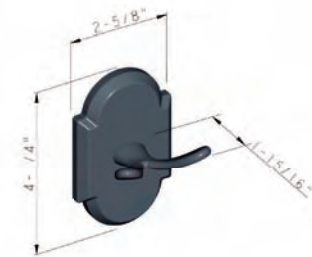

18" or 24"
Aged Black

18" or 24"
Aged Pewter

18" or 24"
Aged Victorian Bronze

18" or 24"
Aged Black

Bathroom Accessories

TOWEL RING

EURO PAPER HOLDER

PAPER HOLDER

DOUBLE ROBE HOOK

TOWEL BAR 18" AND 24"

TOWEL RING

EURO PAPER HOLDER

PAPER HOLDER

DOUBLE ROBE HOOK

TOWEL BAR 18" AND 24"

Order Information