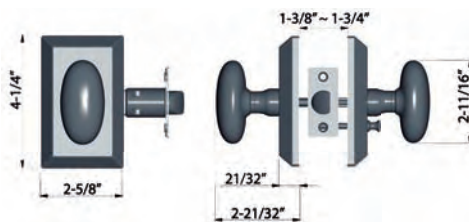

Levers & Knobs

SPECIFICATIONS

Door Prep	Cross bore: 2-1/8"
Backset	Fits both 2-3/8" or 2-3/4"
Door Fitting	1-3/8" ~ 1-3/4" door thick. 2" ~ 2-1/4" optional.
Exposed Trim	Cast brass or wrought brass.
Cylinder	SC4 6-pins standard. SC1 and KW1 5-pins optional.
Keys	2 brass keys per set. Key as requested (KA, KD, MCK, MK, GMK).
Latch	Deadlatch: 2-3/8" and 2-3/4" adjustable dead latch (9050R). Spring Latch: 2-3/8" and 2-3/4" adjustable (9079R). Faceplate: 1" x 2-1/4" round corner. Bolt: Solid brass, 1/2" throw.
Strike	UL LISTED UL Latch available upon request. Full lip 1-3/4" x 2-1/4" round corner (9103). 1-1/8" x 2-3/4" T strike (9101) optional.
Door Handing	Knob: non-handed. Lever: Specify handing when ordering.
Commercial	Applicable for luxury commercial application.

FUNCTIONS

GENOVA

PESARO

TERNI

PALERMO

MILANO