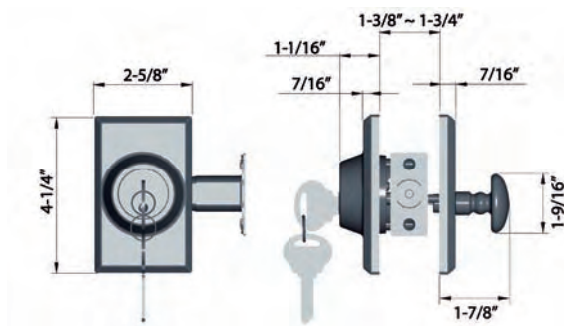

Deadbolts

ANSI GRADE 2

SPECIFICATIONS

Door Prep	Cross bore: 2-1/8"
Backset	Fits both 2-3/8" or 2-3/4".
Door Fitting	1-3/8" ~ 1-3/4" door thick. 2" ~ 2-1/4" optional.
Exposed Trim	Cast brass or wrought brass.
Keys	2 brass keys per set. Key as requested (KA, KD, MCK, MK, GMK).
Cylinder	SC4 6-pins standard with black powder metallurgy cylinder housing. SC1 or KW1 5-pins optional.
Latch	2-3/8" and 2-3/4" adjustable (9092R). Faceplate: 1" x 2-1/4" round corner. Bolt: Solid brass with hardened steel rod, full 1" throw.
Strike	UL Latch available upon request. 1-3/4" x 2-1/4" full lip strike (9117). 1" x 2-1/4" round corner (9113) optional.
Commercial	Applicable for luxury commercial application. Call for details.

FUNCTIONS

SQUARE