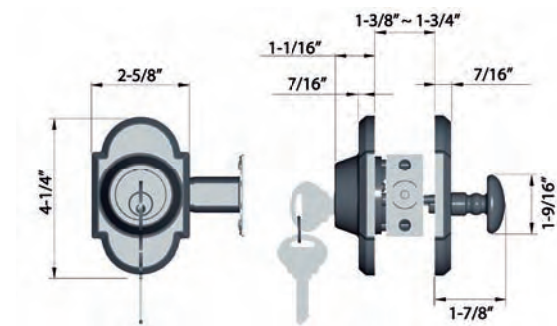

Deadbolts

ANSI GRADE 2

SPECIFICATIONS

Door Prep	Cross bore: 2-1/8"
Backset	Fits both 2-3/8" or 2-3/4".
Door Fitting	1-3/8" ~ 1-3/4" door thick. 2" ~ 2-1/4" optional.
Exposed Trim	Cast brass or wrought brass.
Keys	2 brass keys per set. Key as requested (KA, KD, MCK, MK, GMK).
Cylinder	SC4 6-pins standard with black powder metallurgy cylinder housing. SC1 or KW1 5-pins optional.
Latch	2-3/8" and 2-3/4" adjustable (9092R). Faceplate: 1" x 2-1/4" round corner. Bolt: Solid brass with hardened steel rod, full 1" throw.
Strike	UL Latch available upon request. 1-3/4" x 2-1/4" full lip strike (9117). 1" x 2-1/4" round corner (9113) optional.
Commercial	Applicable for luxury commercial application. Call for details.

FUNCTIONS

SQUARE

CURVE