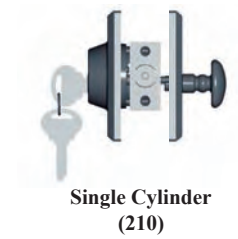

Deadbolts

ANSI GRADE 2

SPECIFICATIONS

Door Prep	Cross bore: 2-1/8"
Backset	Fits both 2-3/8" or 2-3/4".
Door Fitting	1-3/8" ~ 1-3/4" door thick. 2" ~ 2-1/4" optional.
Exposed Trim	Cast brass or wrought brass.
Keys	2 brass keys per set. Key as requested (KA, KD, MCK, MK, GMK).
Cylinder	SC4 6-pins standard with black powder metallurgy cylinder housing. SC1 or KW1 5-pins optional.
Latch	2-3/8" and 2-3/4" adjustable (9092R). Faceplate: 1" x 2-1/4" round corner. Bolt: Solid brass with hardened steel rod, full 1" throw.
Strike	UL Latch available upon request. 1-3/4" x 2-1/4" full lip strike (9117). 1" x 2-1/4" round corner (9113) optional.
Commercial	Applicable for luxury commercial application. Call for details.

FUNCTIONS