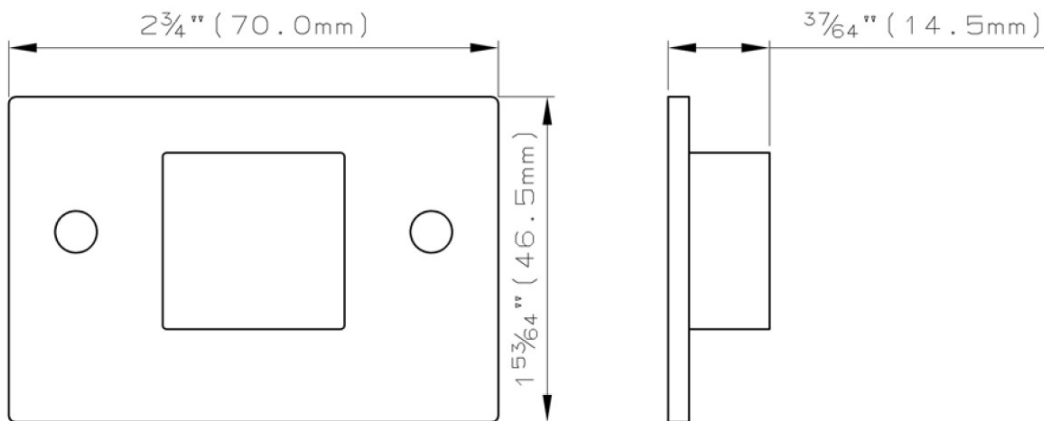

- Mortise In Strike
- Material: Stainless Steel
- Application: Surface Mount, Fits ADV2700 Series Exit Device
- Overall Size: 2-3/4"(W) x 1-53/64"(L) x 37/64"(H)
- Packed With Wood Screw & Machine Screw

Dimension

SAN DIEGO

•

CHICAGO

•

ATLANTA

•

DALLAS