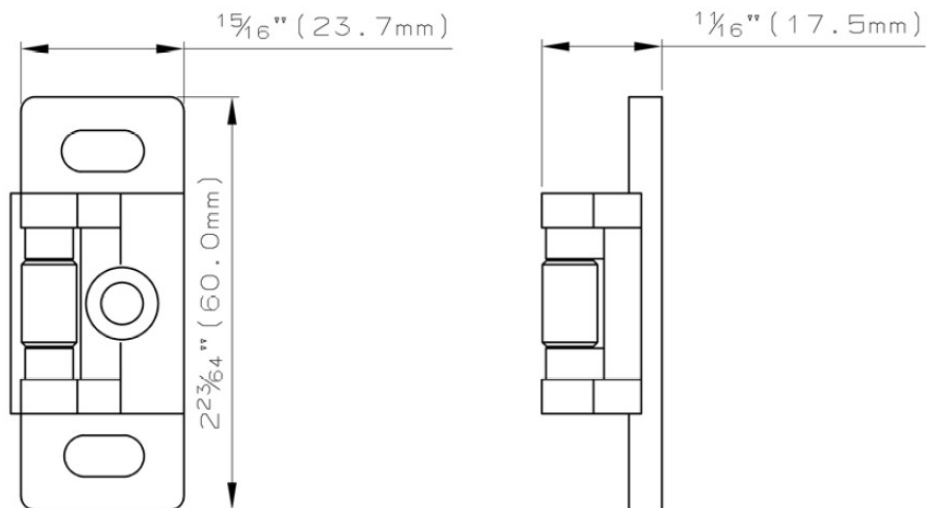

## Specifications

- Material: Stainless Steel with Roller
- Application: Surface Mount, Fits ADV2700 Series Exit Device
- Overall Size: 15/16"(W) x 2-23/64"(L) x 1-1/16"(H)
- Packed With Wood Screw & Machine Screw

## Dimension

**SAN DIEGO**

•

**CHICAGO**

•

**ATLANTA**

•

**DALLAS**