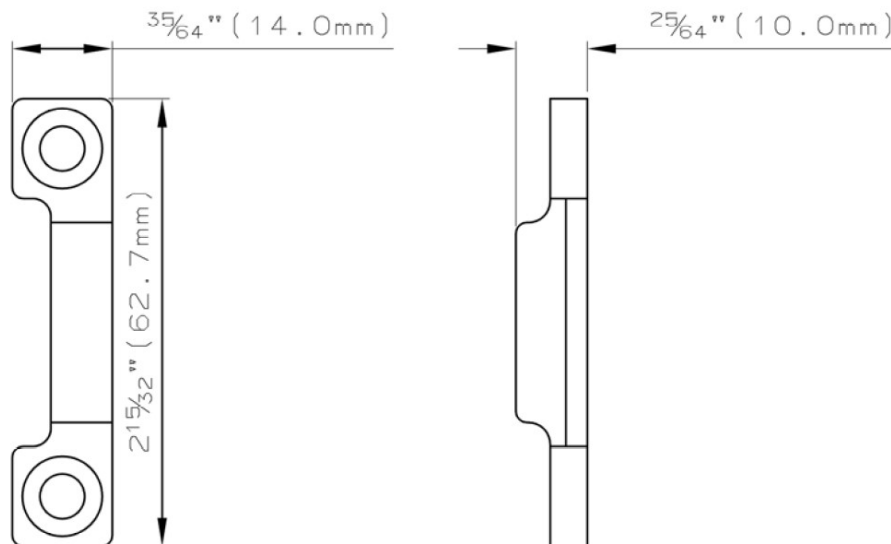

- Designed for Handicapped Access
- Material: Stainless Steel
- Application: Surface Mount, Fits ADV2700 Series Exit Device
- Overall Size: $35/64$ "(W) x $2-15/32$ "(L) x $25/64$ "(H)
- Packed With Wood Screw & Machine Screw

Dimension

SAN DIEGO

•

CHICAGO

•

ATLANTA

•

DALLAS