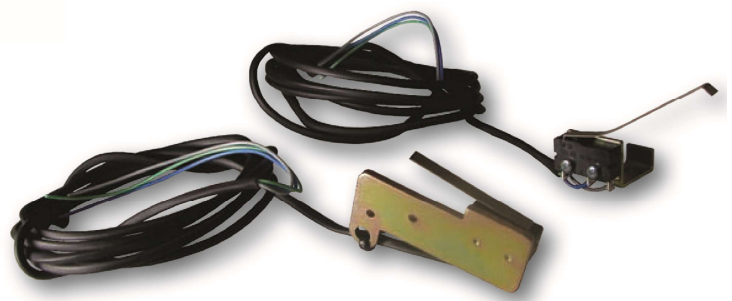

# Advantage Exit Device Field Installable REX Kit (689REX & 692REX)

---

Request to Exit switch sends a signal to alert the control panel that the door is about to be opened by someone intending to exit from within the secured area.

## Features & Specifications

- SPDT – Single Pull, Double Throw
- Rated > [.5A@24VAC](#)
- 22 gauge wires
- Easy to Field Install
- No Hassle 3 Year Warranty

**SAN DIEGO**

•

**CHICAGO**

•

**ATLANTA**

•