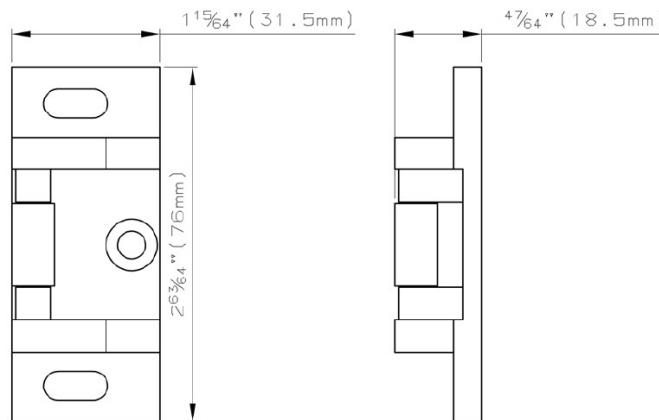

Philadelphia Hardware Group, Inc.

6590 Top Gun St.
San Diego, CA 92121
www.philhardware.com
Tel: 858-642-0450
Fax: 858-642-0454
V052623

Advantage Exit Device 2570 Standard Rim Strike

Specifications

- Material: Stainless Steel with Roller
- Application: Surface Mount, Fits ADV2500 Series Exit Device
- Overall Size: 1-15/64"(W) x 2-63/64"(L) x 47/64"(H)
- Packed With Wood Screw & Machine Screw

Dimension

SAN DIEGO

•

CHICAGO

•

ATLANTA

•

DALLAS