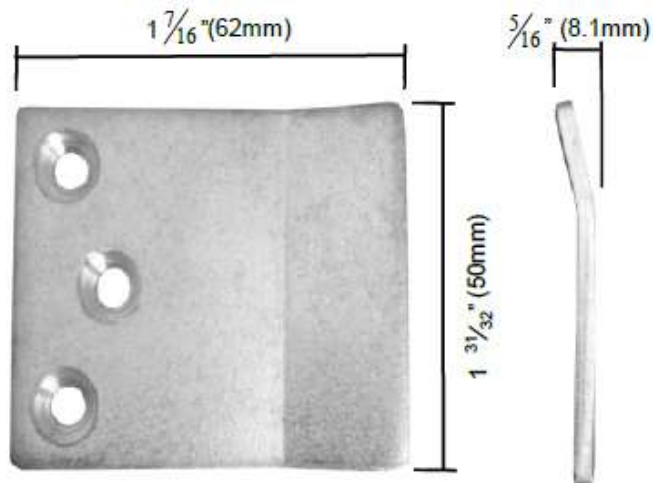

# Advantage Exit Device 2285 Overlapping Strike

---

## Specifications

- Material: Brass
- Application: Surface Mount, Fits ADV2500 Series Exit Device
- Overall Size: 1-7/16"(W) x 1-31/32"(L) x 5/16"(H)
- Packed With Wood Screw & Machine Screw

## Dimension

**SAN DIEGO**

•

**CHICAGO**

•

**ATLANTA**

•

**DALLAS**