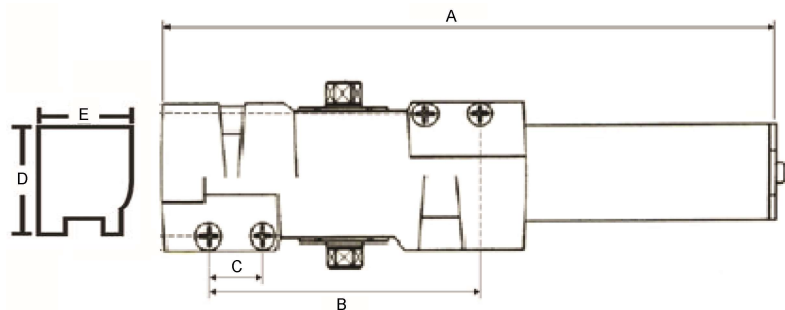

ANSI/BHMA A156.4

Series 2000, PT1

Exceeds 1,500,000 cycles with Backcheck

LISTED

UL10C Positive Pressure Rated. Conforms to UBC 7-2 (1997). (Uniform Building Code Standard)

Comply with ANSI A117.1

Features

- Multi Size Spring
- Adjustable Power Size #1~6
- Factory Preset Size #3
- Standard With Adjustable Back Check
- Tri-Packed For All Types of Installation

Specifications

Material	HD Cast Iron Body, Forged Steel Arm, Heat Treated Forged Steel Piston, Double Heat Treated Steel Pinion
Cover	Standard With Full Plastic Cover, Optional With Metal Cover
Valves	Staked Valve For Adjustments Triple Valve Control – Closing Speed, Latching Speed & Back Check
Arms & Brackets	Standard With Regular Arm and Parallel Bracket
Screws	Standard With Self Tapping Wood Screws, Machines Screws & Sex Bolts
Model	8000 – Full Cover, Adjustable Power #1~6 With Back Check 8000DA – Full Cover, Adjustable Power #1~6 With Back Check & Delay Action
Finish	ALUM (689), DURO (695), GOLD (696), BLACK (693), US26D (652)

Technical Dimensions

- A.) Length of Closer Body – 11"
- B.) Horizontal Mounting Holes – 5"
- C.) Vertical Mounting Holes – 1"
- D.) Height of Closer Body – 2-3/4"
- E.) Projection From Door – 2"

SAN DIEGO