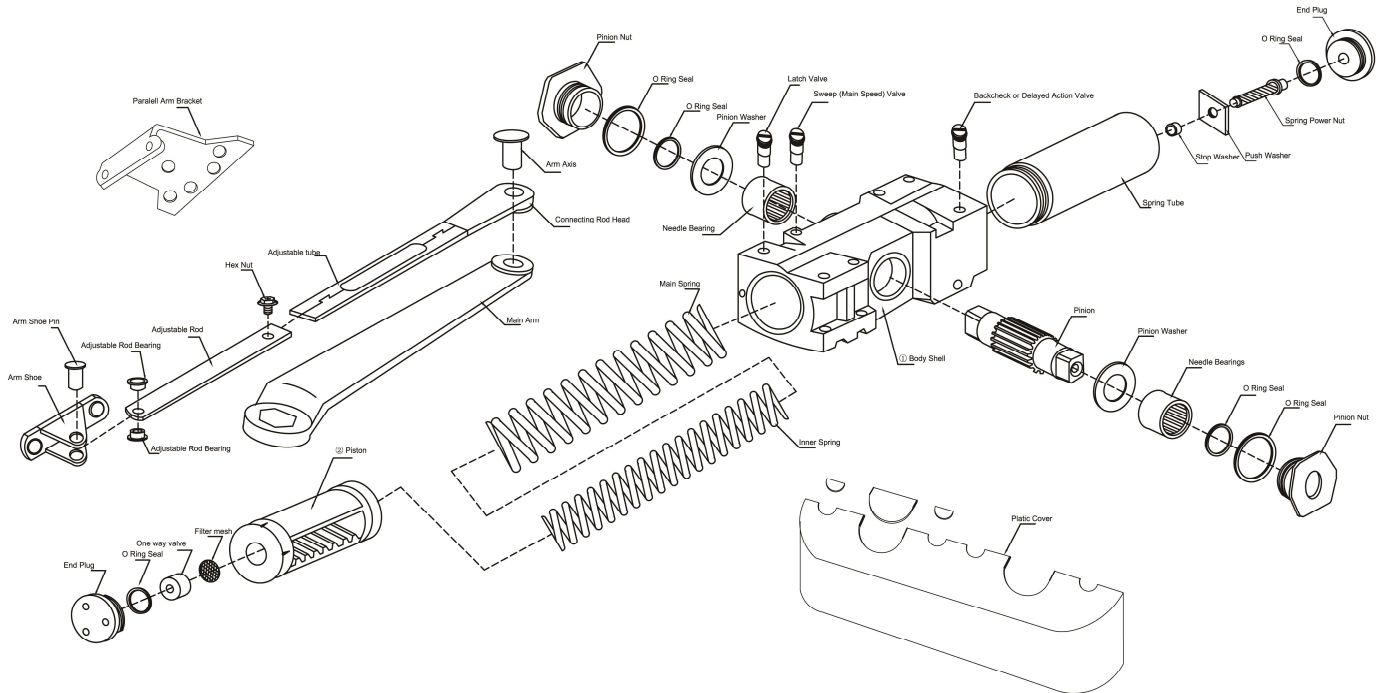

Specifications

Material	HD Cast Iron Body, Forged Steel Arm, Heat Treated Forged Steel Piston, Double Heat Treated Steel Pinion
Cover	Standard With Full Plastic Cover, Optional With Metal Cover
Valves	Staked Valve For Adjustments Triple Valve Control – Closing Speed, Latching Speed & Back Check
Arms & Brackets	Standard With Regular Arm and Parallel Bracket
Screws	Standard With Self Tapping Wood Screws, Machines Screws & Sex Bolts
Model	8000 – Full Cover, Adjustable Power #1~6 With Back Check 8000DA – Full Cover, Adjustable Power #1~6 With Back Check & Delay Action
Finish	ALUM (689), DURO (695), GOLD (696), BLACK (693), US26D (652)

Technical Dimensions

- A.) Length of Closer Body – 11"
- B.) Horizontal Mounting Holes – 5"
- C.) Vertical Mounting Holes – 1"
- D.) Height of Closer Body – 2-3/4"
- E.) Projection From Door – 2"

SAN DIEGO

CHICAGO

ATLANTA

DALLAS

Philadelphia Hardware Group, Inc.

6590 Top Gun St.
 San Diego, CA 92121
 www.philhardware.com
 Tel: 858-642-0450
 Fax: 858-642-0454
 V091423

Exploded View

Accessories

<p>8001HO Hold Open Arm</p>	<p>8002C Parallel Rigid Cush Arm</p>	<p>8002SC Parallel Rigid Spring Cush Arm</p>	<p>8003HOC Parallel Rigid Hold Open Cush Arm</p>	<p>8003HOSC Parallel Rigid Hold Open Spring Cush Arm</p>
<p>8004EF Extended Forearm</p>	<p>8005A Parallel Rigid Arm</p>	<p>8006TA Slide Track Arm With Hold Open</p>	<p>HFW01 Flat Wrench For Hold Open Arm</p>	<p>PAB01 Parallel Bracket</p>
<p>ASB01 Arm Support Bracket</p>	<p>BSS01 Blade Stop Spacer</p>	<p>1348 Sex Bolts</p>	<p>80CO Full Cover</p>	<p>80DPPA Drop Plate – Parallel</p>
<p>80DPST Drop Plate – Standard</p>	<p>80DPTJ Drop Plate – Top Jamb</p>	<p>80DPTG Drop Plate – Top Jamb Flush Ceiling</p>		