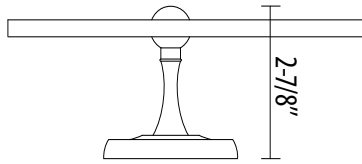

Paper Holder