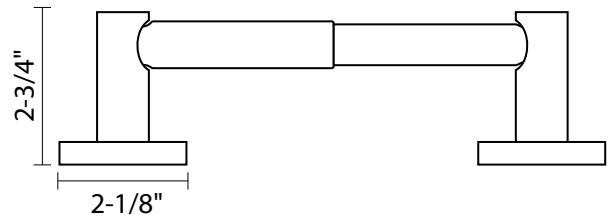

Paper Holder