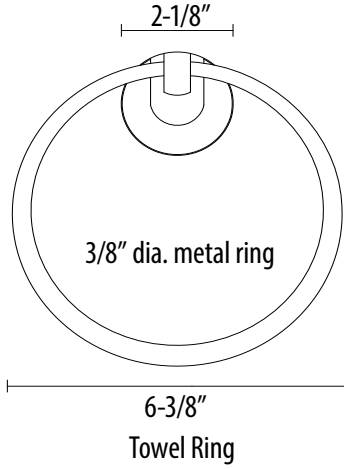

Satin Nickel

18" Towel Bar Set

Towel Ring

24" Towel Bar Set

30" Towel Bar Set

Paper Holder

Euro Paper Holder

Robe Hook

US12P tuscan bronze

US15 satin nickel

US26 bright chrome

Robe Hook

Bright Chrome

Double Robe Hook

Towel Ring

18", 24", 30" Towel Bar Set

Double Robe Hook

3/8" dia. metal ring

Towel Ring

5/8" dia. bar

18", 24", 30" Towel Bar Set

Tuscany Bronze

Double Robe Hook

Euro Paper Holder

Towel Bar

5/8" dia. bar

18", 24", 30" Towel Bar Set

Paper Holder

Euro Paper Holder

US15 satin nickel

US26 bright chrome

Satin Nickel