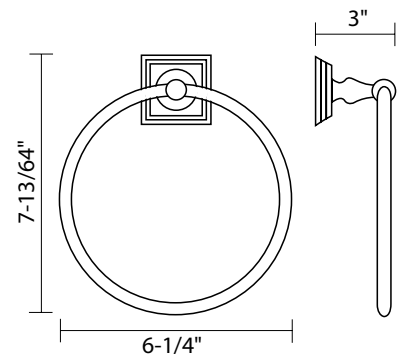

Double Robe Hook

3/8" dia. metal ring

Towel Ring

5/8" dia. bar

18", 24", 30" Towel Bar Set

Tuscany Bronze

Double Robe Hook

Euro Paper Holder

30" Towel Bar Set

Towel Ring

24" Towel Bar Set

18" Towel Bar Set

Paper Holder

US12P tuscan bronze

US15 satin nickel

US26 bright chrome

Towel Ring

Double Robe Hook

18", 24", 30" Towel Bar Set

US15 satin nickel

US26 bright chrome

Satin Nickel

Robe Hook

Towel Ring

Towel Bar

5/8" dia. bar

18", 24", 30" Towel Bar Set

Paper Holder

Euro Paper Holder

US15 satin nickel

US26 bright chrome

Satin Nickel