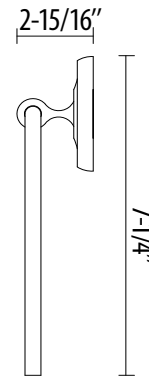

Euro Paper Holder

Paper Holder

US12P tuscan bronze

US15 satin nickel

US26 bright chrome

Euro Paper Holder

Paper Holder

5/8" dia. plastic roller

Double Robe Hook

3/8" dia. metal ring

Towel Ring

5/8" dia. bar

18", 24", 30" Towel Bar Set

Tuscany Bronze

Double Robe Hook

Euro Paper Holder

Towel Bar

5/8" dia. bar

18", 24", 30" Towel Bar Set

Paper Holder

Euro Paper Holder

US15 satin nickel

US26 bright chrome

Satin Nickel