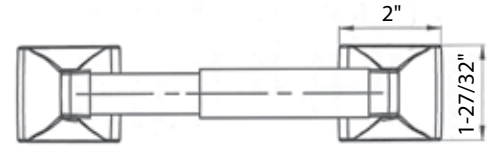

Satin Nickel

Recessed
Paper Holder