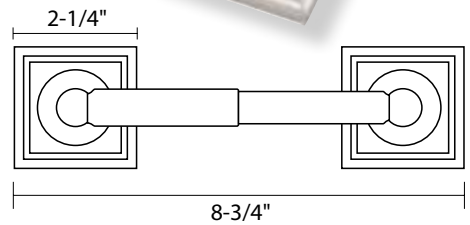

Towel Bar

5/8" dia. bar

18", 24", 30" Towel Bar Set

Paper Holder

Euro Paper Holder

US15 satin nickel

US26 bright chrome

Satin Nickel