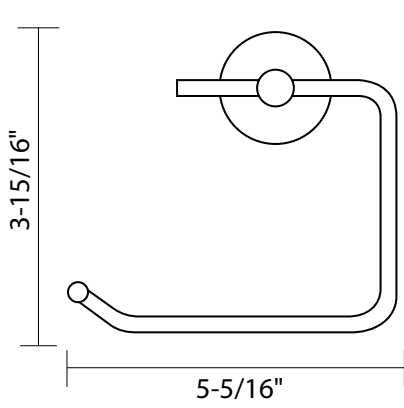

Euro Paper Holder