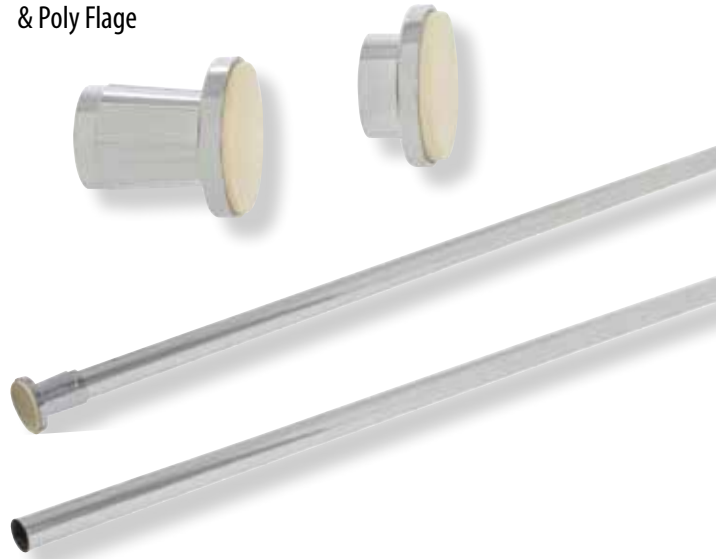

Recessed
Paper Holder

Towel Ring

Paper Holder

Double Rode Hook

18", 24", 30" Towel Bar Set

Sedona

US15 satin nickel

US26 bright chrome

Bright Chrome

18", 24", 30" Towel Bar Set

Towel Ring

Double Rod Hook

Paper Holder

Towel Rack

Shower Rods

Regular Shower Rods
& Poly Flange

Curve Shower Rods

Adjustable Rod Type with
Adjustable Mounting Post

Fixed Rod Type with Adjustable Mounting Post

Grab Bars

DISTRIBUTION BY:

PHILADELPHIA HARDWARE GROUP INC.

SAN DIEGO DISTRIBUTION CENTER

(Home Office)
6590 Top Gun Street
San Diego, CA 92121
Tel: (858) 642-0450
Fax: (858) 642-0454
Toll Free Tel: 1-800-545-2309
Toll Free Fax: 1-800-828-0988
www.philihardware.com