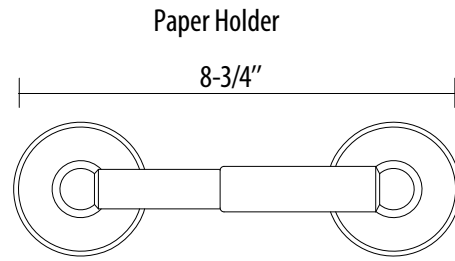

Paper Holder