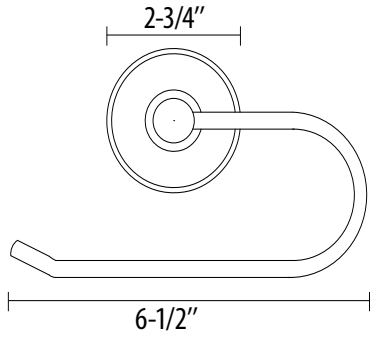

Euro Paper Holder