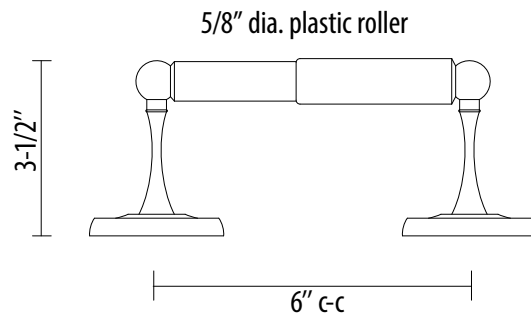

5/8" dia. plastic roller