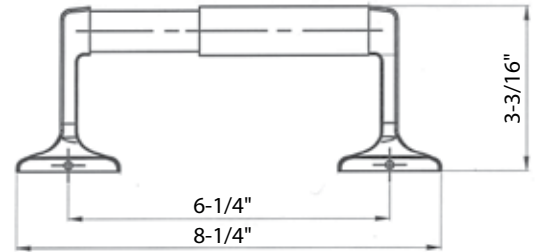

Satin Nickel

Recessed
Paper Holder