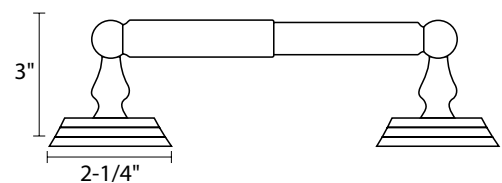

Towel Bar

5/8" dia. bar

18", 24", 30" Towel Bar Set

Paper Holder

Euro Paper Holder

US15 satin nickel

US26 bright chrome

Satin Nickel