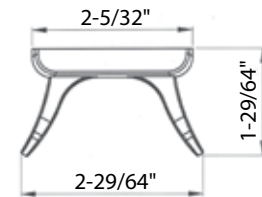

Bright Chrome

18", 24", 30" Towel Bar Set

Towel Ring

Double Rod Hook

Paper Holder

Towel Rack

Shower Rods

Regular Shower Rods
& Poly Flange