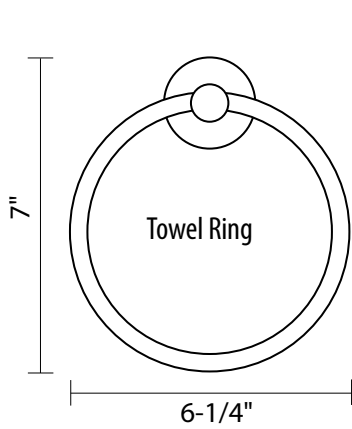

Towel Bar

Paper Holder

Euro Paper Holder

US19 matte black

US15 satin nickel

US26 bright chrome

Euro Paper Holder

Robe Hook

Towel Ring

Paper Holder

18", 24", 30" Towel Bar Set

Bright Chrome

Robe Hook

Towel Ring

Towel Bar

Paper Holder

Double Robe Hook

3/8" dia. metal ring

Towel Ring

5/8" dia. bar

18", 24", 30" Towel Bar Set

Tuscany Bronze

Double Robe Hook

Euro Paper Holder

Towel Bar

5/8" dia. bar

18", 24", 30" Towel Bar Set

Paper Holder

Euro Paper Holder

US15 satin nickel

US26 bright chrome

Satin Nickel