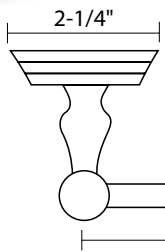

Towel Ring

Double Robe Hook

18", 24", 30" Towel Bar Set

US15 satin nickel

US26 bright chrome

Satin Nickel

Robe Hook

Towel Ring

Towel Bar

5/8" dia. bar

18", 24", 30" Towel Bar Set

Paper Holder

Euro Paper Holder

US15 satin nickel

US26 bright chrome

Satin Nickel