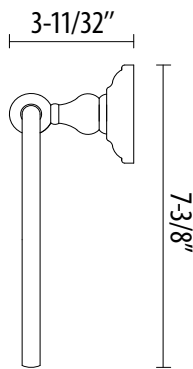

Double Robe Hook