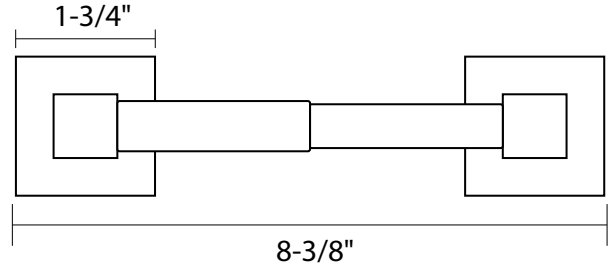

Paper Holder