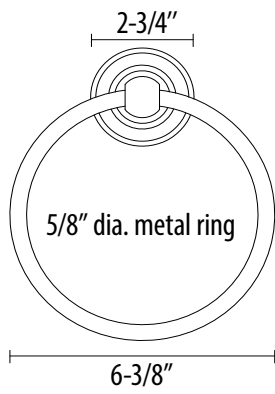

Double Robe Hook

3/8" dia. metal ring

Towel Ring

5/8" dia. bar

18", 24", 30" Towel Bar Set

Tuscany Bronze

Double Robe Hook

Euro Paper Holder

30" Towel Bar Set

Towel Ring

24" Towel Bar Set

18" Towel Bar Set

Paper Holder

US12P tuscan bronze

US15 satin nickel

US26 bright chrome

Towel Ring

Double Robe Hook

18", 24", 30" Towel Bar Set

US15 satin nickel

US26 bright chrome

Satin Nickel

Robe Hook

Towel Ring

Towel Bar

5/8" dia. bar

18", 24", 30" Towel Bar Set

Paper Holder

Euro Paper Holder

US15 satin nickel

US26 bright chrome

Satin Nickel