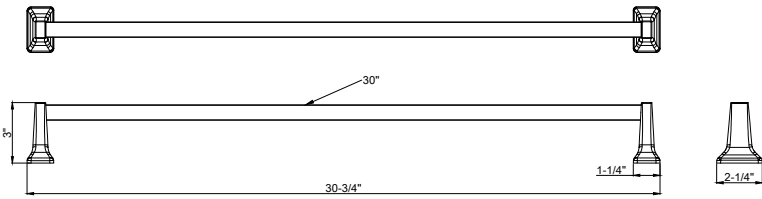

Sedona

Bright Chrome

18", 24", 30" Towel Bar Set

Towel Ring