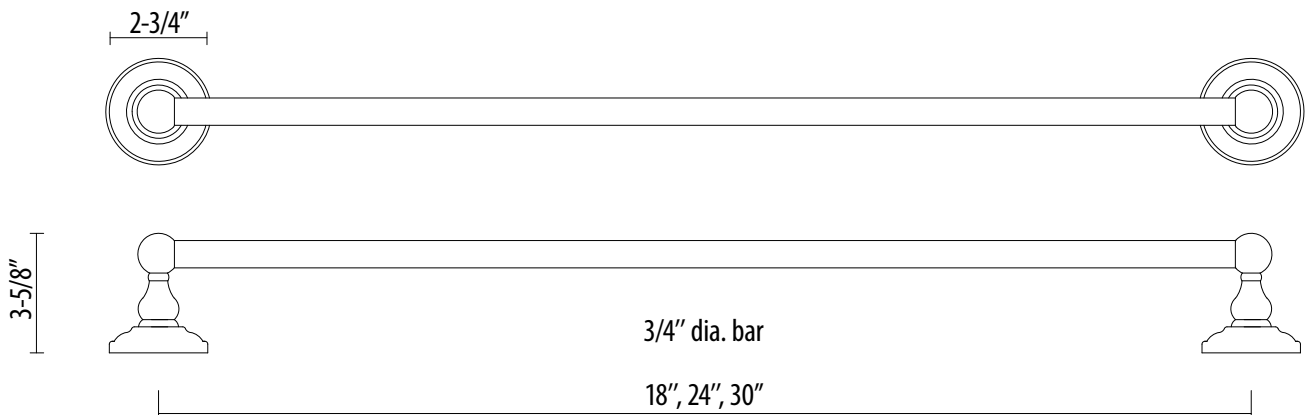

18", 24", 30" Towel Bar Set