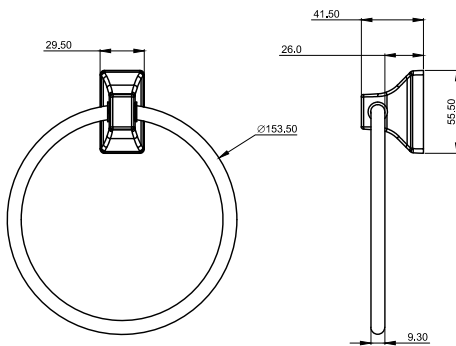

Double Rod Hook