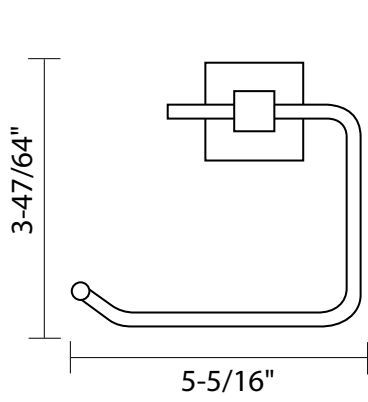

Euro Paper Holder