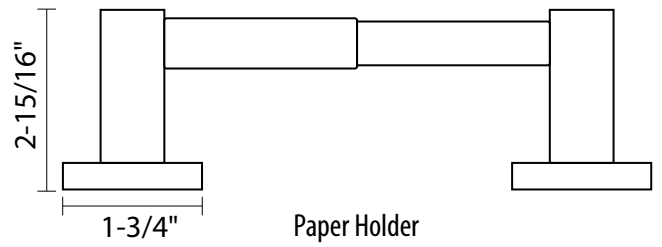

Paper Holder