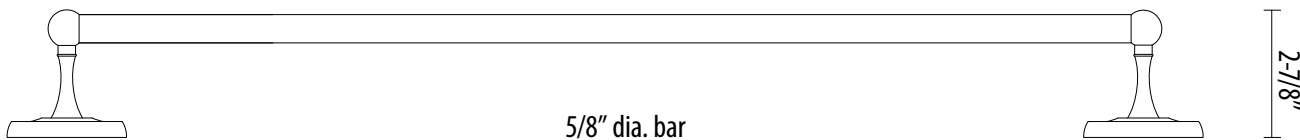

Double Robe Hook

3/8" dia. metal ring

Towel Ring

5/8" dia. bar

18", 24", 30" Towel Bar Set

Tuscany Bronze

Double Robe Hook

Euro Paper Holder