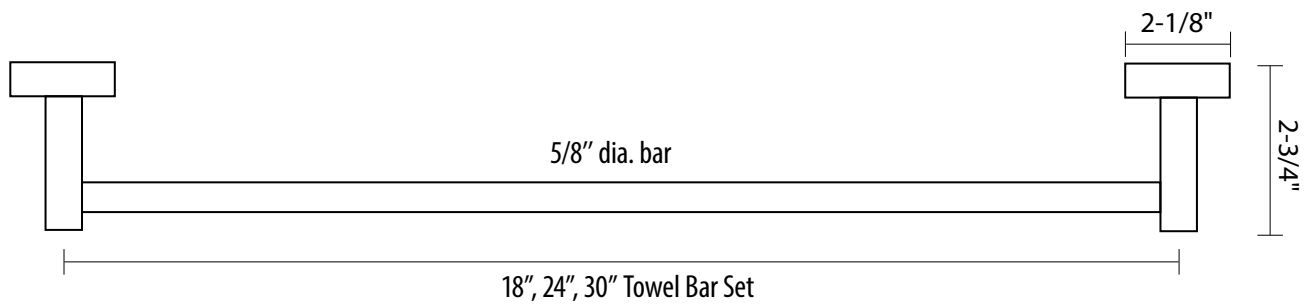

18", 24", 30" Towel Bar Set