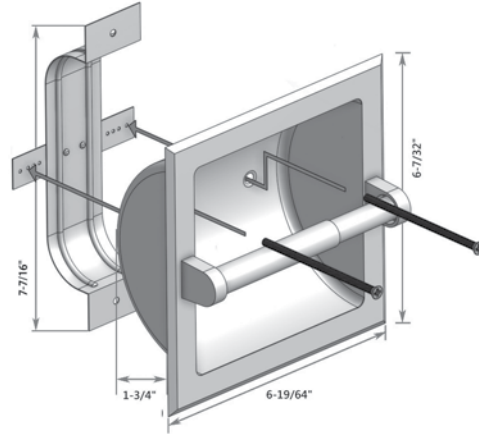

Paper Holder