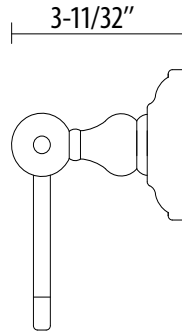

Double Robe Hook

3/8" dia. metal ring

Towel Ring

5/8" dia. bar

18", 24", 30" Towel Bar Set

Tuscany Bronze

Double Robe Hook

Euro Paper Holder

30" Towel Bar Set

Towel Ring

24" Towel Bar Set

18" Towel Bar Set

Paper Holder

US12P tuscan bronze

US15 satin nickel

US26 bright chrome

Towel Bar

5/8" dia. bar

18", 24", 30" Towel Bar Set

Paper Holder

Euro Paper Holder

US15 satin nickel

US26 bright chrome

Satin Nickel