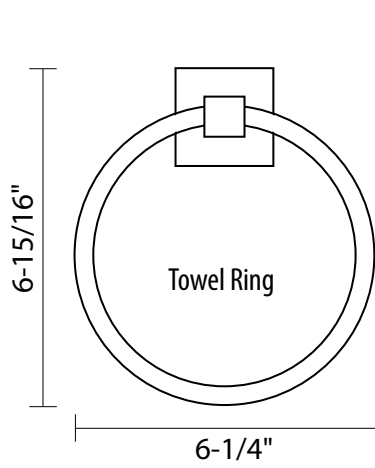

Towel Ring

Paper Holder

18", 24", 30" Towel Bar Set

Bright Chrome

Robe Hook

Towel Ring

Towel Bar

Paper Holder

Euro Paper Holder

US19 matte black

US15 satin nickel

US26 bright chrome

Euro Paper Holder

Paper Holder

Towel Ring

Robe Hook

Satin Nickel

18" Towel Bar Set

Towel Ring

24" Towel Bar Set

30" Towel Bar Set

Paper Holder

Euro Paper Holder

Robe Hook

Double Robe Hook

3/8" dia. metal ring

Towel Ring

5/8" dia. bar

18", 24", 30" Towel Bar Set

Tuscany Bronze

Double Robe Hook

Euro Paper Holder