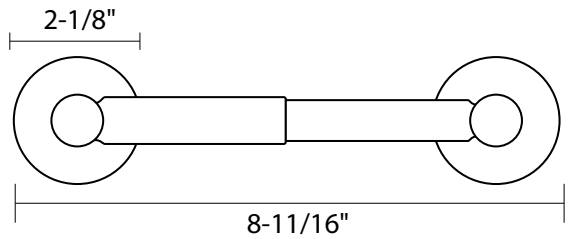

Towel Ring

Paper Holder

18", 24", 30" Towel Bar Set

Bright Chrome

Robe Hook

Towel Ring

Towel Bar

Paper Holder