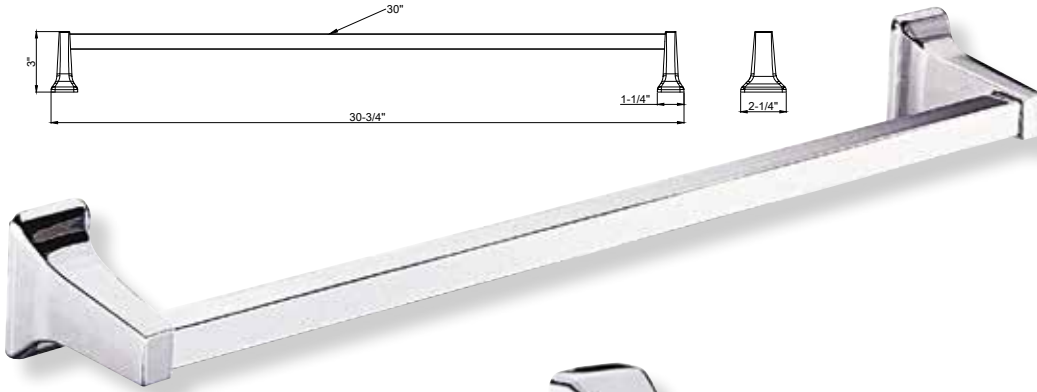

Sedona

Bright Chrome

18", 24", 30" Towel Bar Set

Towel Ring