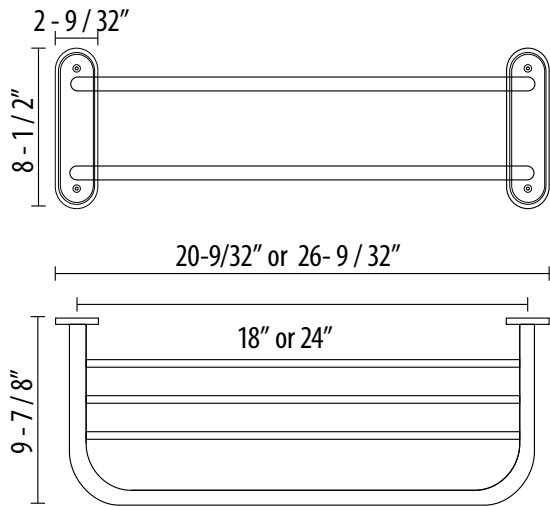

Double Robe Hook

3/8" dia. metal ring

Towel Ring

5/8" dia. bar

18", 24", 30" Towel Bar Set

Tuscany Bronze

Double Robe Hook

Euro Paper Holder

Towel Bar

5/8" dia. bar

18", 24", 30" Towel Bar Set

Paper Holder

Euro Paper Holder

US15 satin nickel

US26 bright chrome

Satin Nickel

Bright Chrome

18", 24", 30" Towel Bar Set

Towel Ring

Double Rod Hook

Paper Holder

Towel Rack

Shower Rods

Regular Shower Rods
& Poly Flange