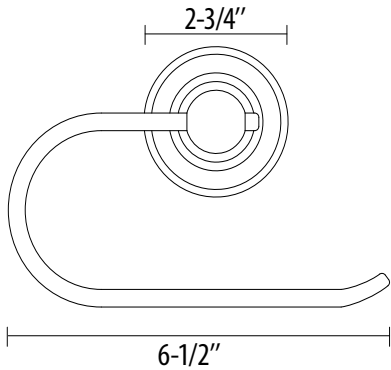

Double Robe Hook

3/8" dia. metal ring

Towel Ring

5/8" dia. bar

18", 24", 30" Towel Bar Set

Tuscany Bronze

Double Robe Hook

Euro Paper Holder

30" Towel Bar Set

Towel Ring

24" Towel Bar Set

18" Towel Bar Set

Paper Holder

US12P tuscan bronze

US15 satin nickel

US26 bright chrome