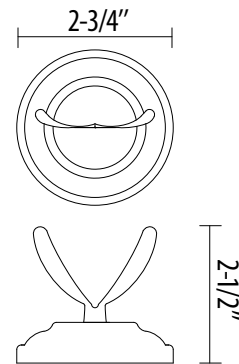

Double Robe Hook