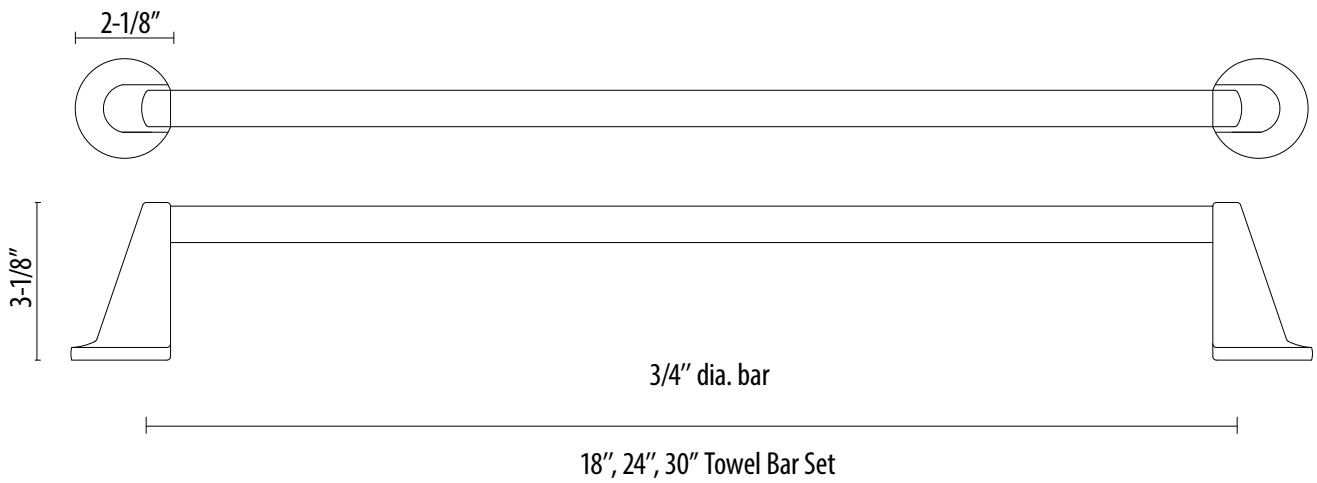

US12P tuscan bronze

US15 satin nickel

US26 bright chrome

Robe Hook

Bright Chrome

Double Robe Hook

Towel Ring

18", 24", 30" Towel Bar Set