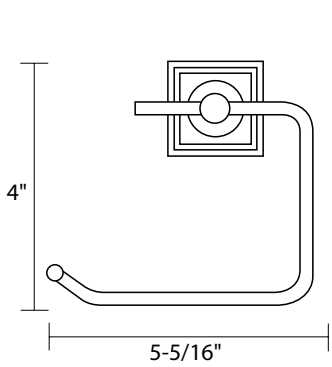

Double Robe Hook

3/8" dia. metal ring

Towel Ring

5/8" dia. bar

18", 24", 30" Towel Bar Set

Tuscany Bronze

Double Robe Hook

Euro Paper Holder

Towel Bar

5/8" dia. bar

18", 24", 30" Towel Bar Set

Paper Holder

Euro Paper Holder

US15 satin nickel

US26 bright chrome

Satin Nickel