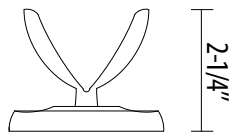

Double Robe Hook