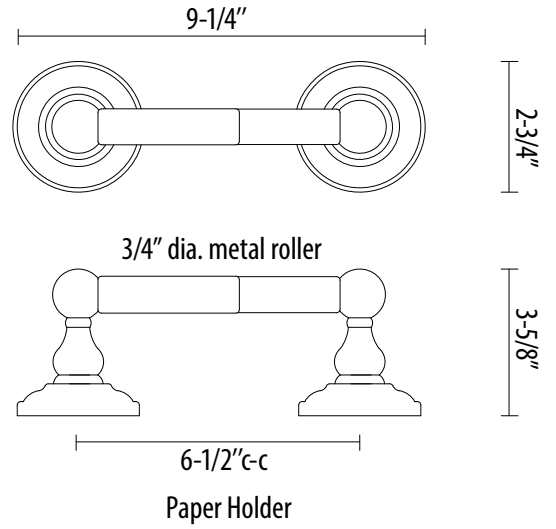

Double Robe Hook

3/8" dia. metal ring

Towel Ring

5/8" dia. bar

18", 24", 30" Towel Bar Set

Tuscany Bronze

Double Robe Hook

Euro Paper Holder

30" Towel Bar Set

Towel Ring

24" Towel Bar Set

18" Towel Bar Set

Paper Holder

US12P tuscan bronze

US15 satin nickel

US26 bright chrome

Towel Bar

5/8" dia. bar

18", 24", 30" Towel Bar Set

Paper Holder

Euro Paper Holder

US15 satin nickel

US26 bright chrome

Satin Nickel