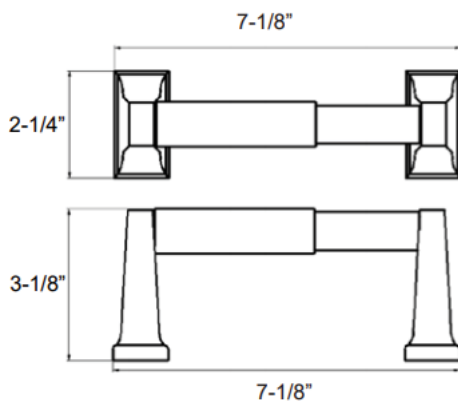

Bright Chrome

18", 24", 30" Towel Bar Set

Towel Ring

Double Rod Hook

Paper Holder

Towel Rack

Shower Rods

Regular Shower Rods
& Poly Flange