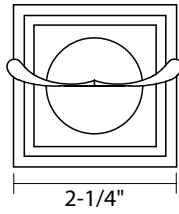

Satin Nickel

Robe Hook

5/8" dia. bar

18", 24", 30" Towel Bar Set