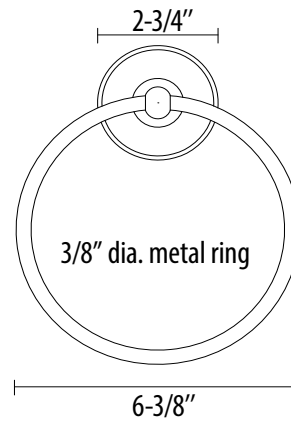

Euro Paper Holder

Paper Holder

US12P tuscan bronze

US15 satin nickel

US26 bright chrome

Euro Paper Holder

Paper Holder

5/8" dia. plastic roller

Double Robe Hook

3/8" dia. metal ring

Towel Ring

5/8" dia. bar

18", 24", 30" Towel Bar Set

Tuscany Bronze

Double Robe Hook

Euro Paper Holder

Towel Bar

5/8" dia. bar

18", 24", 30" Towel Bar Set

Paper Holder

Euro Paper Holder

US15 satin nickel

US26 bright chrome

Satin Nickel