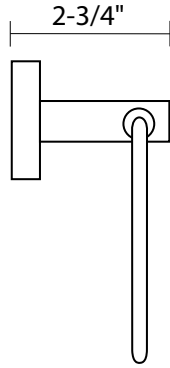

Towel Bar

Paper Holder

Euro Paper Holder

US19 matte black

US15 satin nickel

US26 bright chrome

Euro Paper Holder

Robe Hook

Towel Ring

Paper Holder

18", 24", 30" Towel Bar Set

Bright Chrome

Robe Hook

Towel Ring

Towel Bar

Paper Holder

Double Robe Hook

3/8" dia. metal ring

Towel Ring

5/8" dia. bar

18", 24", 30" Towel Bar Set

Tuscany Bronze

Double Robe Hook

Euro Paper Holder

Towel Bar

5/8" dia. bar

18", 24", 30" Towel Bar Set

Paper Holder

Euro Paper Holder

US15 satin nickel

US26 bright chrome

Satin Nickel